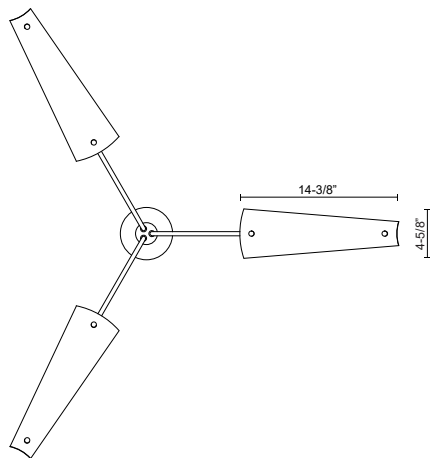

## OSORIO CH347346

FIXTURE DIMENSIONS	D45-3/4" x H5-5/8"
LIGHT SOURCE	LED with DC Driver
WATTAGE	16W
TOTAL LUMENS	1200lm
DELIVERED LUMENS	465lm*
VOLTAGE	120V
COLOR TEMPERATURE	2700K
CRI (RA)	90CRI
DIMMABLE	Yes, TRIAC/ELV Dimmer (Not Included)
MATERIAL	Steel + Copper
SHADE DETAILS	Steel Shade
ROD LENGTH	46" Max (3x12" + 1x6" + 1x4")
WIRE LENGTH	144"
MINIMUM HANG HEIGHT	12"
SLOPED CEILING ADAPTABLE	Yes, Up to 45 Degrees
ILLUMINATION DIRECTION	Down
LOCATION	Dry
CANOPY DIMENSIONS	D4-3/4" x H1-1/2"
CEC TITLE 24 JA8	Yes, JA8-2022
BRAND	Alora

[ D - Diameter, L - Length, W - Width, H - Height, E - Extension ]