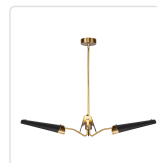

## OSORIO CH347346

FIXTURE DIMENSIONS	D45-3/4" x H5-5/8"
LIGHT SOURCE	LED with DC Driver
WATTAGE	16W
TOTAL LUMENS	1200lm
DELIVERED LUMENS	465lm*
VOLTAGE	120V
COLOR TEMPERATURE	2700K
CRI (RA)	90CRI
DIMMABLE	Yes, TRIAC/ELV Dimmer (Not Included)
MATERIAL	Steel + Copper
SHADE DETAILS	Steel Shade
ROD LENGTH	46" Max (3x12" + 1x6" + 1x4")
WIRE LENGTH	144"
MINIMUM HANG HEIGHT	12"
SLOPED CEILING ADAPTABLE	Yes, Up to 45 Degrees
ILLUMINATION DIRECTION	Down
LOCATION	Dry
CANOPY DIMENSIONS	D4-3/4" x H1-1/2"
CEC TITLE 24 JA8	Yes, JA8-2022
BRAND	Alora

### AVAILABLE FINISHES:

CH347346MBVB  
Matte  
Black/Vintage  
Brass

CH347346MWVB  
Matte  
White/Vintage  
Brass

\*For complete warranty terms, please visit: [www.aloralighting.com/warranty](http://www.aloralighting.com/warranty)