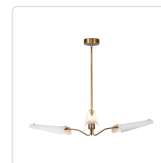

## OSORIO CH347346

FIXTURE DIMENSIONS	D45-3/4" x H5-5/8"
LIGHT SOURCE	LED with DC Driver
WATTAGE	16W
TOTAL LUMENS	1200lm
DELIVERED LUMENS	465lm*
VOLTAGE	120V
COLOR TEMPERATURE	2700K
CRI (RA)	90CRI
DIMMABLE	Yes, TRIAC/ELV Dimmer (Not Included)
MATERIAL	Steel + Copper
SHADE DETAILS	Steel Shade
ROD LENGTH	46" Max (3x12" + 1x6" + 1x4")
WIRE LENGTH	144"
MINIMUM HANG HEIGHT	12"
SLOPED CEILING ADAPTABLE	Yes, Up to 45 Degrees
ILLUMINATION DIRECTION	Down
LOCATION	Dry
CANOPY DIMENSIONS	D4-3/4" x H1-1/2"
CEC TITLE 24 JA8	Yes, JA8-2022
BRAND	Alora

[ D - Diameter, L - Length, W - Width, H - Height, E - Extension ]

### AVAILABLE FINISHES:

CH347346MBVB  
Matte  
Black/Vintage  
Brass

CH347346MWVB  
Matte  
White/Vintage  
Brass

\*For complete warranty terms, please visit: [www.aloralighting.com/warranty](http://www.aloralighting.com/warranty)