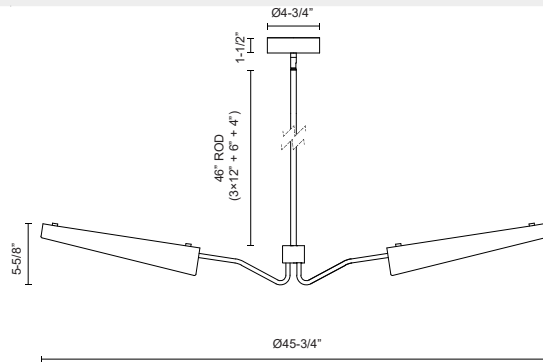

## OSORIO CH347346

FIXTURE DIMENSIONS	D45-3/4" x H5-5/8"
LIGHT SOURCE	LED with DC Driver
WATTAGE	16W
TOTAL LUMENS	1200lm
DELIVERED LUMENS	465lm*
VOLTAGE	120V
COLOR TEMPERATURE	2700K
CRI (RA)	90CRI
DIMMABLE	Yes, TRIAC/ELV Dimmer (Not Included)
MATERIAL	Steel + Copper
SHADE DETAILS	Steel Shade
ROD LENGTH	46" Max (3x12" + 1x6" + 1x4")
WIRE LENGTH	144"
MINIMUM HANG HEIGHT	12"
SLOPED CEILING ADAPTABLE	Yes, Up to 45 Degrees
ILLUMINATION DIRECTION	Down
LOCATION	Dry
CANOPY DIMENSIONS	D4-3/4" x H1-1/2"
CEC TITLE 24 JA8	Yes, JA8-2022
BRAND	Alora

[ D - Diameter, L - Length, W - Width, H - Height, E - Extension ]