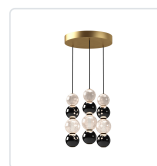

ONYX MP321803

FIXTURE DIMENSIONS	D14-5/8" x H15-1/8"
LIGHT SOURCE	LED with DC Driver
WATTAGE	28W
TOTAL LUMENS	2100lm
DELIVERED LUMENS	1560lm*
VOLTAGE	120V
COLOR TEMPERATURE	3000K
CRI (RA)	90CRI
DIMMABLE	Yes, TRIAC or ELV Dimmer (Not Included)
DIFFUSER DETAILS	Clear Carved Acrylic
MATERIAL	Aluminum + Steel
WIRE LENGTH	144" Max
MINIMUM HANG HEIGHT	18"
SLOPED CEILING ADAPTABLE	Yes
LOCATION	Dry
CANOPY DIMENSIONS	D13-7/8" x H2"
PAINT FINISH	NB01; PN01;

[D - Diameter, L - Length, W - Width, H - Height, E - Extension]

AVAILABLE FINISHES:

MP321803NB
Natural Brass

MP321803PN
Polished Nickel

*For complete warranty terms, please visit: www.aloralighting.com/warranty