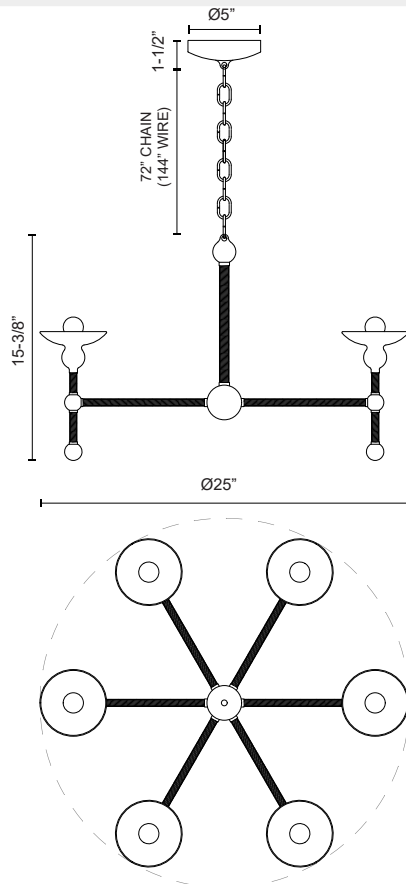

NADINE CH343625

FIXTURE DIMENSIONS	D25" x H15-3/8"
LAMP TYPE	E12
MAX WATTAGE	60W
BULB QTY	6
BULBS INCLUDED	No
VOLTAGE	120V
MATERIAL	Steel with Natural Cotton Detail
CHAIN LENGTH	72" chain
WIRE LENGTH	144"
MINIMUM HANG HEIGHT	20"
ILLUMINATION DIRECTION	Up
LOCATION	Dry
CANOPY DIMENSIONS	D5" x H1-1/2"
BRAND	Alora

[D - Diameter, L - Length, W - Width, H - Height, E - Extension]

AVAILABLE FINISHES:

CH343625MBCN
Matte
Black/Cotton

CH343625MWCN
Matte
White/Cotton

*For complete warranty terms, please visit: www.aloralighting.com/warranty