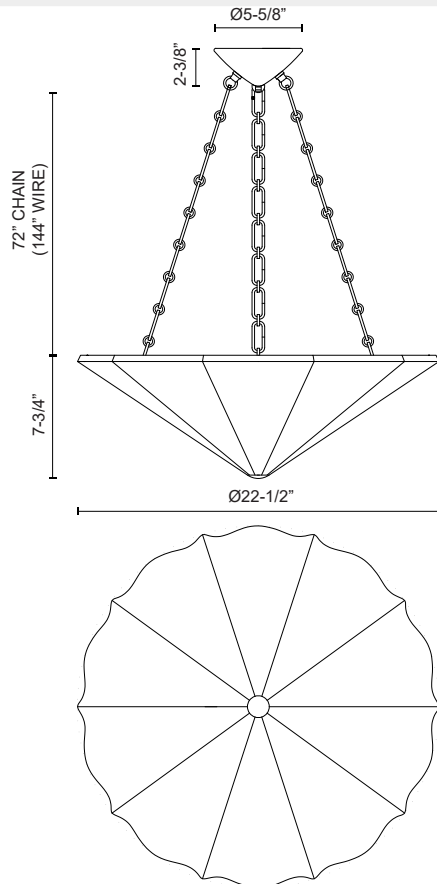

## MARTINE CH352323

FIXTURE DIMENSIONS	D22-1/2" x H7-3/4"
LAMP TYPE	E26
MAX WATTAGE	60W
BULB QTY	3
BULBS INCLUDED	No
VOLTAGE	120V
MATERIAL	Steel + Polymeric Resin
SHADE DETAILS	Plastered Polymeric Shade
CHAIN LENGTH	72" chain
WIRE LENGTH	144"
MINIMUM HANG HEIGHT	20"
ILLUMINATION DIRECTION	Up
LOCATION	Dry
CANOPY DIMENSIONS	D5-5/8" x H2-3/8"
BRAND	Alora

[ D - Diameter, L - Length, W - Width, H - Height, E - Extension ]