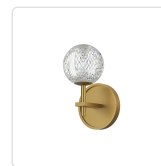

MARNI WV321201

FIXTURE DIMENSIONS	W5" x H8-5/8" x E5-3/8"
HEIGHT FROM CENTER	6-1/8"
EXTENSION	5-3/8"
LIGHT SOURCE	LED with DC Driver
WATTAGE	5W
TOTAL LUMENS	425lm
DELIVERED LUMENS	317lm
VOLTAGE	120V
COLOR TEMPERATURE	3000K
CRI (RA)	90CRI
DIMMABLE	Yes, TRIAC/ELV Dimmer (Not Included)
DIFFUSER DETAILS	Clear Carved Acrylic
MATERIAL	Clear Carved Acrylic; Steel;
INSTALL OPTIONS	Up/Down; Wall;
LOCATION	Damp
CANOPY DIMENSIONS	D5" x E7/8"
CEC TITLE 24 JA8	Yes, JA8-2022
PAINT FINISH	NB01; PN01;

[D - Diameter, L - Length, W - Width, H - Height, E - Extension]

AVAILABLE FINISHES:

WV321201PN
Polished Nickel

WV321201NB
Natural Brass

*For complete warranty terms, please visit: www.aloralighting.com/warranty