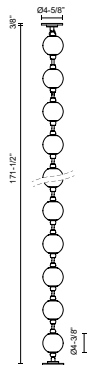

MARNI PD321724-RT

FIXTURE DIMENSIONS	L171-1/2" x W4-3/8" x H4-3/8"
LIGHT SOURCE	LED with Remote Driver
WATTAGE	115W
TOTAL LUMENS	7135lm
DELIVERED LUMENS	NB-5710lm*; PN-5615lm*;
VOLTAGE	120-277V
COLOR TEMPERATURE	3000K
CRI (RA)	90CRI
DIMMABLE	Yes, TRIAC/ELV (Not Included) or 0-10V Dimmer (Optional, Not Included)
DIFFUSER DETAILS	Clear Carved Acrylic
MATERIAL	Aluminum + Steel
SLOPED CEILING ADAPTABLE	Yes, Up to 45 Degrees
ILLUMINATION DIRECTION	Omni-directional
LOCATION	Dry
CANOPY DIMENSIONS	D4-5/8" x H3/8"
PAINT FINISH	NB01; PN01;

[D - Diameter, L - Length, W - Width, H - Height, E - Extension]

AVAILABLE FINISHES:

PD321724NB-RT
Natural Brass

PD321724PN-RT
Polished Nickel

*For complete warranty terms, please visit: www.aloralighting.com/warranty

Vertical Option

Horizontal Option