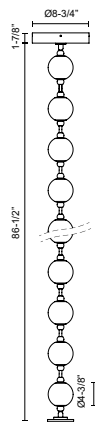

MARNI PD321712

Vertical Option

Horizontal Option

FIXTURE DIMENSIONS	L86-1/2" x W4-3/8" x H4-3/8"
WATTAGE	57W
TOTAL LUMENS	3540lm
DELIVERED LUMENS	NB-2805lm*; PN-2750lm*;
VOLTAGE	120-277V
COLOR TEMPERATURE	3000K
CRI (RA)	90CRI
DIMMABLE	Yes, TRIAC/ELV Dimmer (Not Included)
DIFFUSER DETAILS	Clear Carved Acrylic
MATERIAL	Aluminum + Steel
SLOPED CEILING ADAPTABLE	Yes, Up to 45 Degrees
ILLUMINATION DIRECTION	Omni-directional
LOCATION	Dry
CANOPY DIMENSIONS	D8-3/4" x H1-7/8"
PAINT FINISH	NB01; PN01;

[D - Diameter, L - Length, W - Width, H - Height, E - Extension]

AVAILABLE FINISHES:

PD321712PN
Polished Nickel

PD321712NB
Natural Brass

*For complete warranty terms, please visit: www.aloralighting.com/warranty