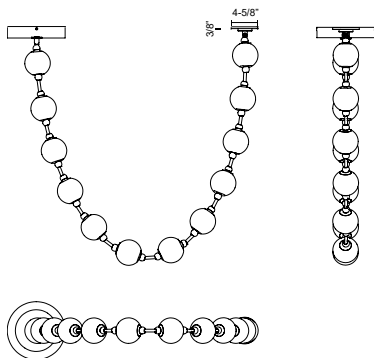

MARNI PD321712

Vertical Option

Horizontal Option

FIXTURE DIMENSIONS	L86-1/2" x W4-3/8" x H4-3/8"
WATTAGE	57W
TOTAL LUMENS	3540lm
DELIVERED LUMENS	NB-2805lm*; PN-2750lm*;
VOLTAGE	120-277V
COLOR TEMPERATURE	3000K
CRI (RA)	90CRI
DIMMABLE	Yes, TRIAC/ELV Dimmer (Not Included)
DIFFUSER DETAILS	Clear Carved Acrylic
MATERIAL	Aluminum + Steel
SLOPED CEILING ADAPTABLE	Yes, Up to 45 Degrees
ILLUMINATION DIRECTION	Omni-directional
LOCATION	Dry
CANOPY DIMENSIONS	D8-3/4" x H1-7/8"
PAINT FINISH	NB01; PN01;

[D - Diameter, L - Length, W - Width, H - Height, E - Extension]

AVAILABLE FINISHES:

PD321712PN
Polished Nickel

PD321712NB
Natural Brass

*For complete warranty terms, please visit: www.aloralighting.com/warranty