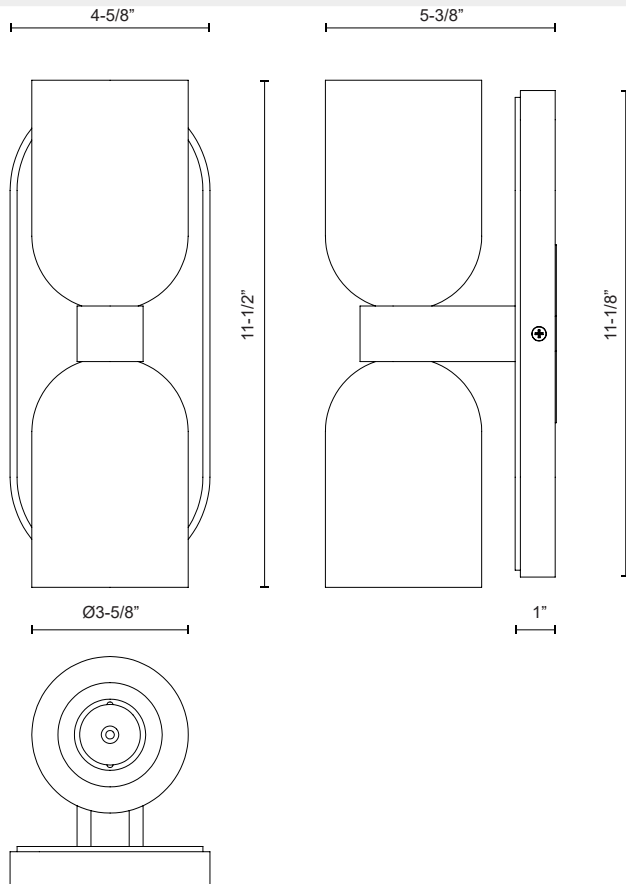

## LUCIAN WV338902

FIXTURE DIMENSIONS	W3-5/8" x H11-1/2" x E5-3/8"
HEIGHT FROM CENTER	5-3/4"
LAMP TYPE	E12
MAX WATTAGE	60W
BULB QTY	2
BULBS INCLUDED	No
VOLTAGE	120V
GLASS DETAILS	Clear Crystal
MATERIAL	Crystal; Iron;
INSTALL OPTIONS	Up/Down; Wall;
LOCATION	Damp
CANOPY DIMENSIONS	W4-5/8" x H11-1/8" x E1"
PAINT FINISH	PN01; UB01; VB01;

[ D - Diameter, L - Length, W - Width, H - Height, E - Extension ]