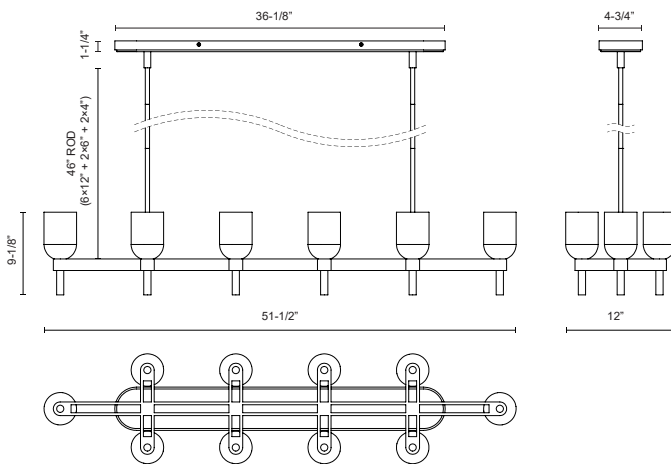

LUCIAN LP338052

FIXTURE DIMENSIONS	L51-1/2" x W12" x H9-1/8"
LAMP TYPE	E12
MAX WATTAGE	60W
BULB QTY	10
BULBS INCLUDED	No
VOLTAGE	120V
DIFFUSER DETAILS	Alabaster
GLASS DETAILS	Clear Crystal
MATERIAL	Steel
ROD LENGTH	46" Max (6x12" + 2x6" + 2x4")
WIRE LENGTH	144"
MINIMUM HANG HEIGHT	14"
SLOPED CEILING ADAPTABLE	No
ILLUMINATION DIRECTION	Up
LOCATION	Dry
CANOPY DIMENSIONS	L36-1/8" x W4-3/4" x H1-1/4"
PAINT FINISH	PN01; UB01; VB01;

[D - Diameter, L - Length, W - Width, H - Height, E - Extension]

AVAILABLE FINISHES:

*For complete warranty terms, please visit: www.aloralighting.com/warranty