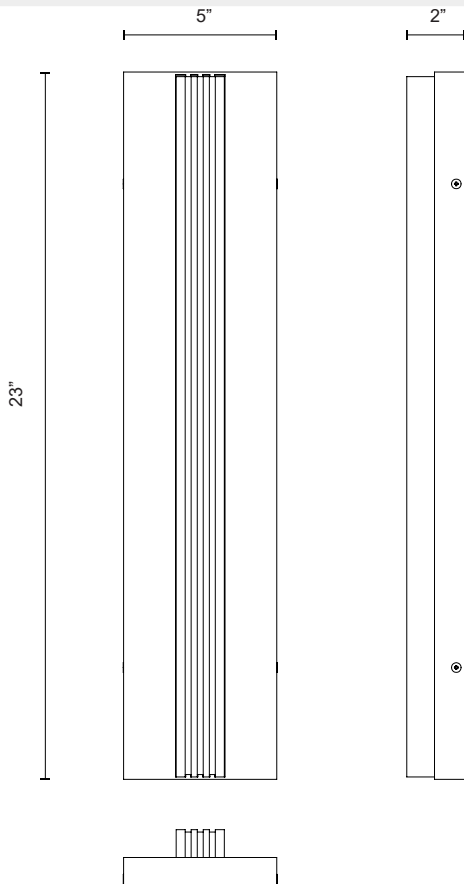

KISMET WV322623

FIXTURE DIMENSIONS	W5" x H23" x E2"
LIGHT SOURCE	AC LED Module
WATTAGE	31W
TOTAL LUMENS	2400lm
DELIVERED LUMENS	PNAR-1558lm; UBAR-1388lm; VBAR-1470lm;
VOLTAGE	120V
COLOR TEMPERATURE	3000K
CRI (RA)	90CRI
DIMMABLE	Yes, ELV Dimmer (Not Included)
MATERIAL	Alabaster; Iron;
INSTALL OPTIONS	All Orientation; Wall;
ADA COMPLIANT	YES
LOCATION	Damp
CEC TITLE 24 JA8	Yes, JA8-2022
PAINT FINISH	PN01; UB01; VB01;

[D - Diameter, L - Length, W - Width, H - Height, E - Extension]

AVAILABLE FINISHES:

WV322623PNAR
Polished
Nickel/Alabaster

WV322623UBAR
Urban
Bronze/Alabaster

WV322623VBAR
Vintage
Brass/Alabaster

*For complete warranty terms, please visit: www.aloralighting.com/warranty