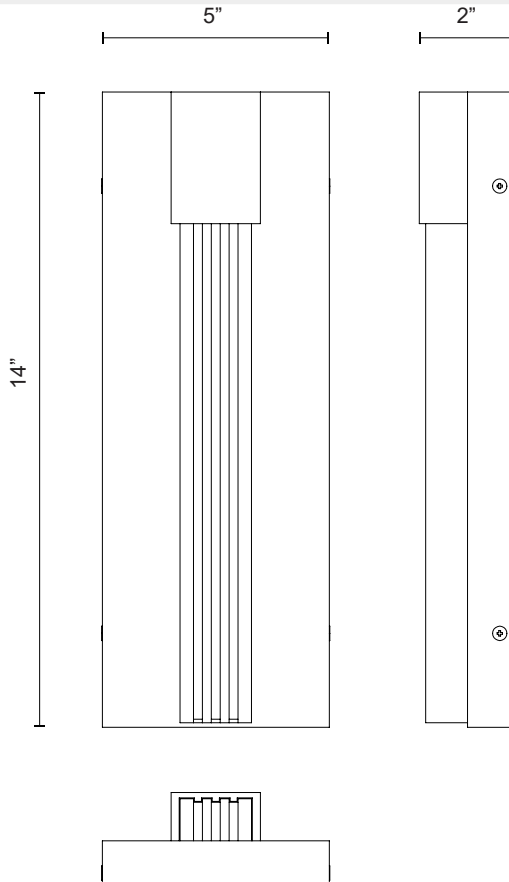

KISMET WV322114

FIXTURE DIMENSIONS	W5" x H14" x E2"
LIGHT SOURCE	AC LED Module
WATTAGE	16W
TOTAL LUMENS	1280lm
DELIVERED LUMENS	PNAR-674lm; UBAR-598lm; VBAR-639lm*;
VOLTAGE	120V
COLOR TEMPERATURE	3000K
CRI (RA)	90CRI
DIMMABLE	Yes, ELV Dimmer (Not Included)
MATERIAL	Alabaster; Iron;
INSTALL OPTIONS	All Orientation; Wall;
ADA COMPLIANT	YES
LOCATION	Damp
CEC TITLE 24 JA8	Yes, JA8-2022
PAINT FINISH	PN01; UB01; VB01;

[D - Diameter, L - Length, W - Width, H - Height, E - Extension]

AVAILABLE FINISHES:

WV322114PNAR
Polished
Nickel/Alabaster

WV322114UBAR
Urban
Bronze/Alabaster

WV322114VBAR
Vintage
Brass/Alabaster

*For complete warranty terms, please visit: www.aloralighting.com/warranty