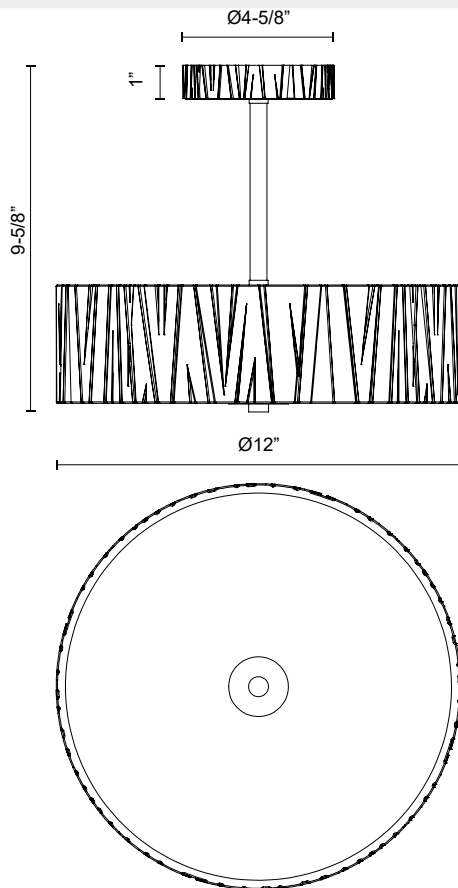

## KENSINGTON SF361212

FIXTURE DIMENSIONS	D12" x H9-5/8"
LIGHT SOURCE	AC LED
WATTAGE	32W
TOTAL LUMENS	2400lm
DELIVERED LUMENS	1200lm*
VOLTAGE	120V
COLOR TEMPERATURE	2700K
CRI (RA)	90CRI
DIMMABLE	Yes, ELV Dimmer (Not Included)
GLASS DETAILS	Frosted Glass
MATERIAL	Steel
LOCATION	Dry
CANOPY DIMENSIONS	D4-5/8" x H1"
CEC TITLE 24 JA8	Yes, JA8-2022
PAINT FINISH	UB01; VB01;

[ D - Diameter, L - Length, W - Width, H - Height, E - Extension ]