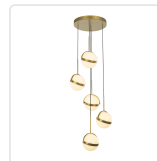

GLOBO MP301005

FIXTURE DIMENSIONS	D16-5/8" x H12-7/8"
LIGHT SOURCE	LED with DC Driver
WATTAGE	53W
TOTAL LUMENS	4250lm
DELIVERED LUMENS	3485lm
VOLTAGE	120V
COLOR TEMPERATURE	3000K
CRI (RA)	90CRI
DIMMABLE	Yes, TRIAC/ELV Dimmer (Not Included)
DIFFUSER DETAILS	Frosted Acrylic
WIRE LENGTH	144"
MINIMUM HANG HEIGHT	21"
LOCATION	Dry
CANOPY DIMENSIONS	D13-7/8" x H1-3/8"
PACKAGE SIZE	L27" x W20-3/4" x H11-3/4"
PACKAGE WEIGHT	16.5 lbs
BRAND	Alora

[D - Diameter, L - Length, W - Width, H - Height, E - Extension]

AVAILABLE FINISHES:

MP301005BG
Brushed Gold

MP301005MB
Matte Black

*For complete warranty terms, please visit: www.aloralighting.com/warranty