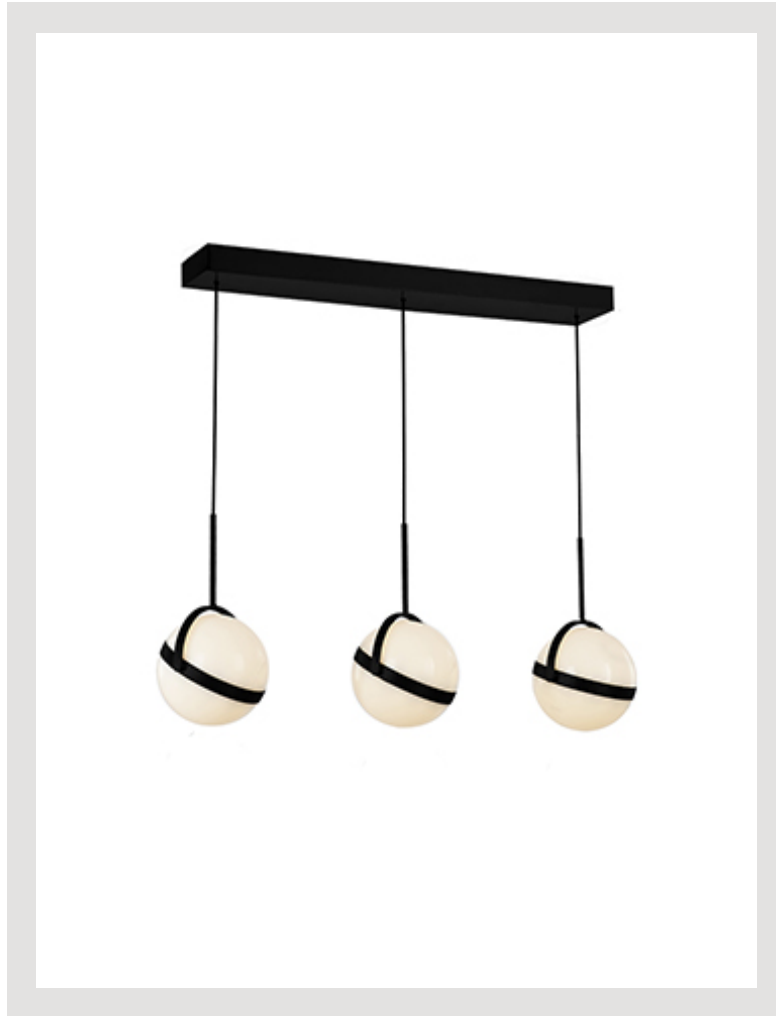

alora

P. 1.833.MY ALORA (692.5672)

CANADA: 102-19028 27TH Ave. - Surrey, BC V3Z 5T1

USA: 3035 E. Lone Mountain Rd - Las Vegas, NV, 89081

GLOBO

LP301003MB

FIXTURE DIMENSIONS	31" L x 6.3" W x 12.8" H
HEIGHT FROM CENTER	-
WEIGHT	7.7 LBS
GLASS	-
MATERIAL	-
CANOPY SIZE	27.5" L x 4.7" W x 1.4" H
LAMPING	LED - details below
VOLTAGE	120V
WIRE / CORD LENGTH	144"
CORD TYPE	Fabric covered black cords
MINIMUM HANG HEIGHT	14.2"
INSTALL OPTIONS	-
ADA COMPLIANT	-
CERTIFICATION	ETL
UPC	841387000029
PACKAGE SIZE	30.3" X 15.4" X 9.8"
PACKAGE WEIGHT	11.7 LBS

[D - Diameter, L - Length, W - Width, H - Height, E - Extension]

AVAILABLE FINISHES:

MB
Matte Black

SG
Satin Gold

LED INFO

WATTAGE	32W
LUMENS	1690lm
COLOR TEMPERATURE	3000K
CRI	90
DIMMABLE	Yes

*For complete warranty terms, please visit:
www.aloralighting.com/warranty