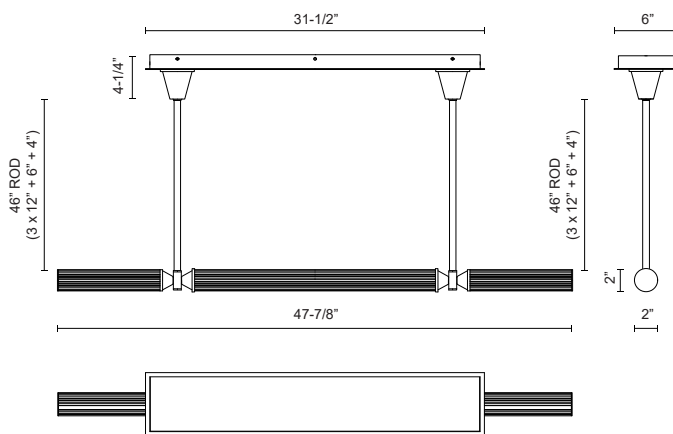

EDWIN LP348148

FIXTURE DIMENSIONS	L47-7/8" x W2" x H2"
LIGHT SOURCE	LED with DC Driver
WATTAGE	40W
TOTAL LUMENS	2960lm
DELIVERED LUMENS	2550lm*
VOLTAGE	120V
COLOR TEMPERATURE	3000K
CRI (RA)	90CRI
DIMMABLE	Yes, TRIAC/ELV Dimmer (Not Included)
GLASS DETAILS	Frosted Ribbed Glass
MATERIAL	Steel
ROD LENGTH	46" Max (6x12" + 2x6" + 2x4")
WIRE LENGTH	144"
MINIMUM HANG HEIGHT	12"
SLOPED CEILING ADAPTABLE	No
ILLUMINATION DIRECTION	Omni-directional
LOCATION	Dry
CANOPY DIMENSIONS	L31-1/2" x W6" x H4-1/4"
CEC TITLE 24 JA8	Yes, JA8-2022
PAINT FINISH	UB01; VB01;

[D - Diameter, L - Length, W - Width, H - Height, E - Extension]

AVAILABLE FINISHES:

LP348148UBFR

Urban
Bronze/Frosted
Ribbed Glass

LP348148VBFR

Vintage
Brass/Frosted
Ribbed Glass

*For complete warranty terms, please visit: www.aloralighting.com/warranty