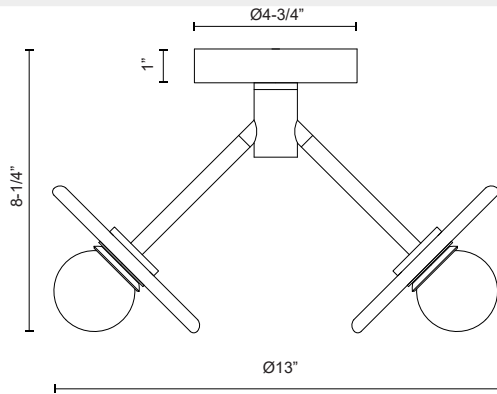

DAHLIA SF346313

FIXTURE DIMENSIONS	D13" x H8-1/4"
LIGHT SOURCE	LED with DC Driver
WATTAGE	11W
TOTAL LUMENS	880lm
DELIVERED LUMENS	550lm*
VOLTAGE	120V
COLOR TEMPERATURE	2700K
CRI (RA)	90CRI
DIMMABLE	Yes, TRIAC/ELV Dimmer (Not Included)
DIFFUSER DETAILS	Alabaster
GLASS DETAILS	Opal Glass
MATERIAL	Alabaster; Steel;
ILLUMINATION DIRECTION	Down
INSTALL OPTIONS	Ceiling Only
LOCATION	Dry
CANOPY DIMENSIONS	D4-3/4" x H1"
CEC TITLE 24 JA8	Yes, JA8-2022
PAINT FINISH	UB01; VB01;

[D - Diameter, L - Length, W - Width, H - Height, E - Extension]

AVAILABLE FINISHES:

SF346313UBAR
Urban
Bronze/Alabaster

SF346313VBAR
Vintage
Brass/Alabaster

*For complete warranty terms, please visit: www.aloralighting.com/warranty