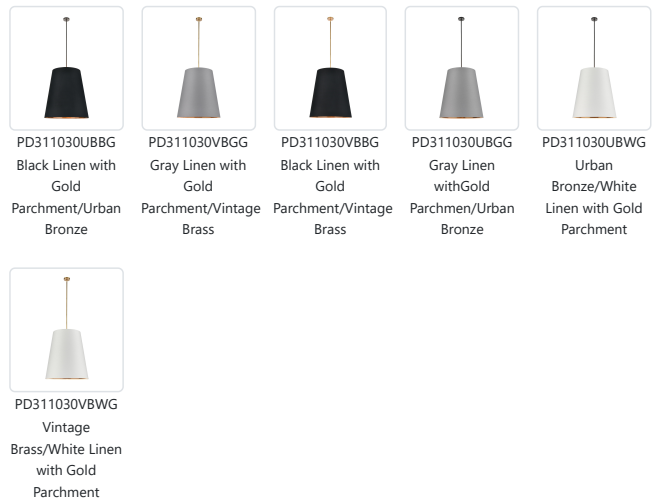

CALOR PD311030

FIXTURE DIMENSIONS	D30" x H30"
LAMP TYPE	E26
MAX WATTAGE	60W
BULB QTY	3
BULBS INCLUDED	No
VOLTAGE	120V
SHADE DIMENSIONS	T19-3/4" x B30" x H30"
MATERIAL	Linen; Steel;
ROD LENGTH	46" Max (3x12" + 1x6" + 1x4")
DIAMETER OF ROD	5/8"
WIRE LENGTH	144"
MINIMUM HANG HEIGHT	38"
SLOPED CEILING ADAPTABLE	Yes, Up to 45 Degrees
LOCATION	Dry
CANOPY DIMENSIONS	D4-3/4" x H7/8"
PAINT FINISH	UB01; VB01;

[D - Diameter, L - Length, W - Width, H - Height, E - Extension]

AVAILABLE FINISHES:

*For complete warranty terms, please visit: www.aloralighting.com/warranty