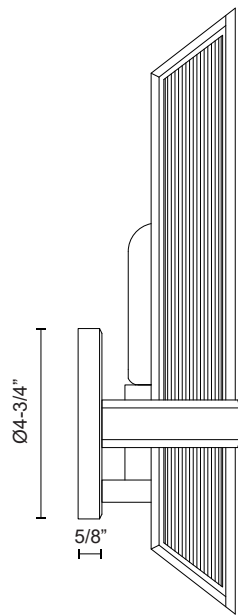

CAIRO WV332904

FIXTURE DIMENSIONS W3-3/8" x H15-1/8" x E4-1/8"

HEIGHT FROM CENTER 10-3/8"

EXTENSION 4-1/8"

LAMP TYPE E26

MAX WATTAGE 60W

BULB QTY 1

BULBS INCLUDED No

VOLTAGE 120V

GLASS DETAILS Clear Ribbed Glass

MATERIAL Steel

ILLUMINATION DIRECTION Omni-directional

INSTALL OPTIONS Wall Mount, Up or Down

LOCATION Damp

CANOPY DIMENSIONS D4-3/4" x E5/8"

PAINT FINISH UB01; VB01;

[D - Diameter, L - Length, W - Width, H - Height, E - Extension]

AVAILABLE FINISHES:

WV332904VBCR
Ribbed
Glass/Vintage
Brass

WV332904UBCR
Ribbed
Glass/Urban
Bronze

*For complete warranty terms, please visit: www.aloralighting.com/warranty

3-3/8"

15-1/8"

Ø4-3/4"

5/8"

4-1/8"

WWW.ALORALIGHTING.COM