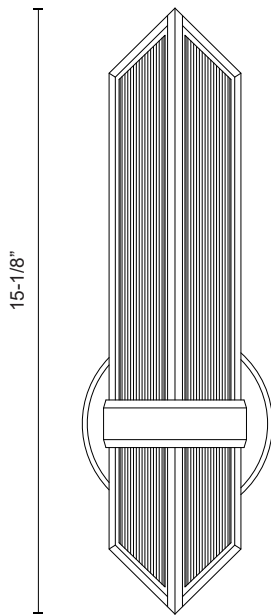

CAIRO WV332904

FIXTURE DIMENSIONS W3-3/8" x H15-1/8" x E4-1/8"

HEIGHT FROM CENTER 10-3/8"

EXTENSION 4-1/8"

LAMP TYPE E26

MAX WATTAGE 60W

BULB QTY 1

BULBS INCLUDED No

VOLTAGE 120V

GLASS DETAILS Clear Ribbed Glass

MATERIAL Steel

ILLUMINATION DIRECTION Omni-directional

INSTALL OPTIONS Wall Mount, Up or Down

LOCATION Damp

CANOPY DIMENSIONS D4-3/4" x E5/8"

PAINT FINISH UB01; VB01;

[D - Diameter, L - Length, W - Width, H - Height, E - Extension]

AVAILABLE FINISHES:

WV332904VBCR
Ribbed
Glass/Vintage
Brass

WV332904UBCR
Ribbed
Glass/Urban
Bronze

*For complete warranty terms, please visit: www.aloralighting.com/warranty

3-3/8"

15-1/8"

Ø4-3/4"

5/8"

4-1/8"

WWW.ALORALIGHTING.COM