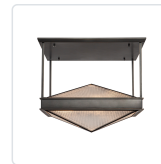

CAIRO SF332919

FIXTURE DIMENSIONS	L19" x W19" x H16-1/8"
LAMP TYPE	E26
MAX WATTAGE	40W
BULB QTY	4
BULBS INCLUDED	No
VOLTAGE	120V
GLASS DETAILS	Clear Ribbed Glass
MATERIAL	Steel
ILLUMINATION DIRECTION	Up/Down
INSTALL OPTIONS	Ceiling Only
LOCATION	Dry
CANOPY DIMENSIONS	L19" x W19" x H7/8"
PAINT FINISH	UB01; VB01;

[D - Diameter, L - Length, W - Width, H - Height, E - Extension]

AVAILABLE FINISHES:

SF332919VBCR
Ribbed
Glass/Vintage
Brass

SF332919UBCR
Ribbed
Glass/Urban
Bronze

*For complete warranty terms, please visit: www.aloralighting.com/warranty