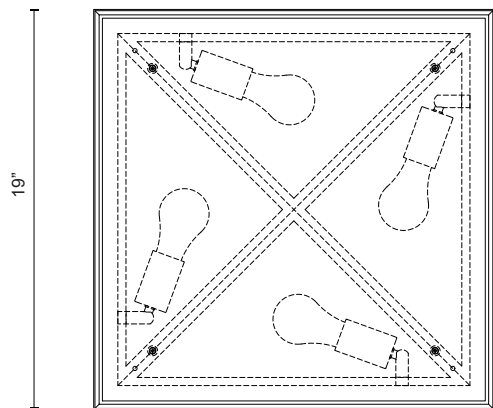

CAIRO SF332919

FIXTURE DIMENSIONS	L19" x W19" x H16-1/8"
LAMP TYPE	E26
MAX WATTAGE	40W
BULB QTY	4
BULBS INCLUDED	No
VOLTAGE	120V
GLASS DETAILS	Clear Ribbed Glass
MATERIAL	Steel
ILLUMINATION DIRECTION	Up/Down
INSTALL OPTIONS	Ceiling Only
LOCATION	Dry
CANOPY DIMENSIONS	L19" x W19" x H7/8"
PAINT FINISH	UB01; VB01;

[D - Diameter, L - Length, W - Width, H - Height, E - Extension]

AVAILABLE FINISHES:

SF332919VBCR
Ribbed
Glass/Vintage
Brass

SF332919UBCR
Ribbed
Glass/Urban
Bronze

*For complete warranty terms, please visit: www.aloralighting.com/warranty