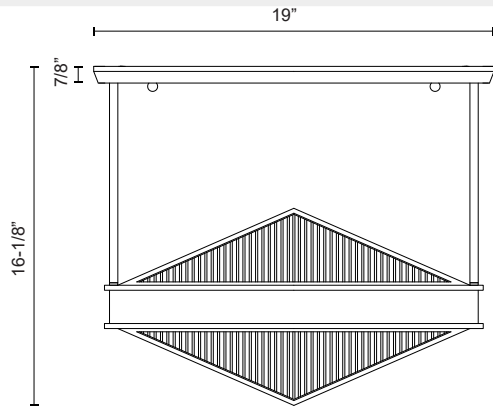

CAIRO SF332919

FIXTURE DIMENSIONS	L19" x W19" x H16-1/8"
LAMP TYPE	E26
MAX WATTAGE	40W
BULB QTY	4
BULBS INCLUDED	No
VOLTAGE	120V
GLASS DETAILS	Clear Ribbed Glass
MATERIAL	Steel
ILLUMINATION DIRECTION	Up/Down
INSTALL OPTIONS	Ceiling Only
LOCATION	Dry
CANOPY DIMENSIONS	L19" x W19" x H7/8"
PAINT FINISH	UB01; VB01;

[D - Diameter, L - Length, W - Width, H - Height, E - Extension]

AVAILABLE FINISHES:

SF332919VBCR
Ribbed
Glass/Vintage
Brass

SF332919UBCR
Ribbed
Glass/Urban
Bronze

*For complete warranty terms, please visit: www.aloralighting.com/warranty