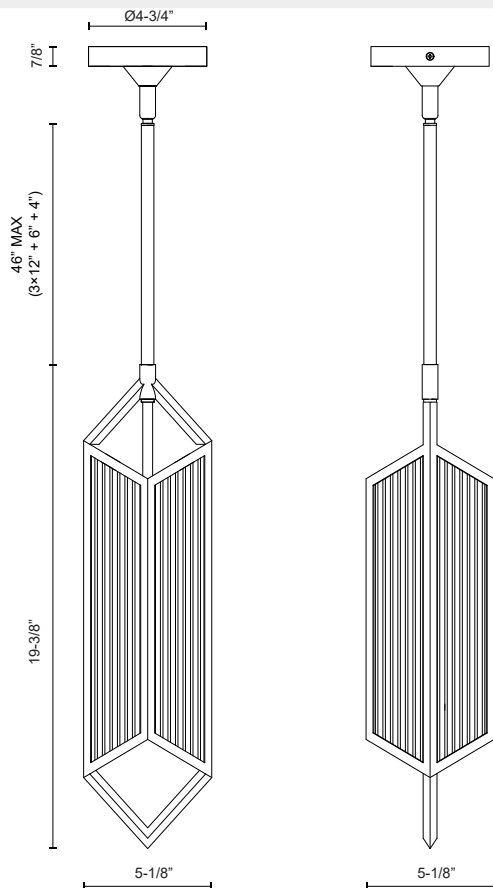

CAIRO PD332119

FIXTURE DIMENSIONS	L5-1/8" x W5-1/8" x H19-3/8"
LAMP TYPE	E26
MAX WATTAGE	60W
BULB QTY	1
BULBS INCLUDED	No
VOLTAGE	120V
GLASS DETAILS	Clear Ribbed Glass
MATERIAL	Steel
ROD LENGTH	46" Max (3x12" + 1x6" + 1x4")
WIRE LENGTH	144"
MINIMUM HANG HEIGHT	28"
SLOPED CEILING ADAPTABLE	Yes, Up to 15 Degrees
ILLUMINATION DIRECTION	Omni-directional
LOCATION	Dry
CANOPY DIMENSIONS	D4-3/4" x H7/8"
PAINT FINISH	UB01; VB01;

[D - Diameter, L - Length, W - Width, H - Height, E - Extension]

AVAILABLE FINISHES:

PD332119UBCR
Ribbed
Glass/Urban
Bronze

PD332119VB01
Ribbed
Glass/Vintage
Brass

*For complete warranty terms, please visit: www.aloralighting.com/warranty