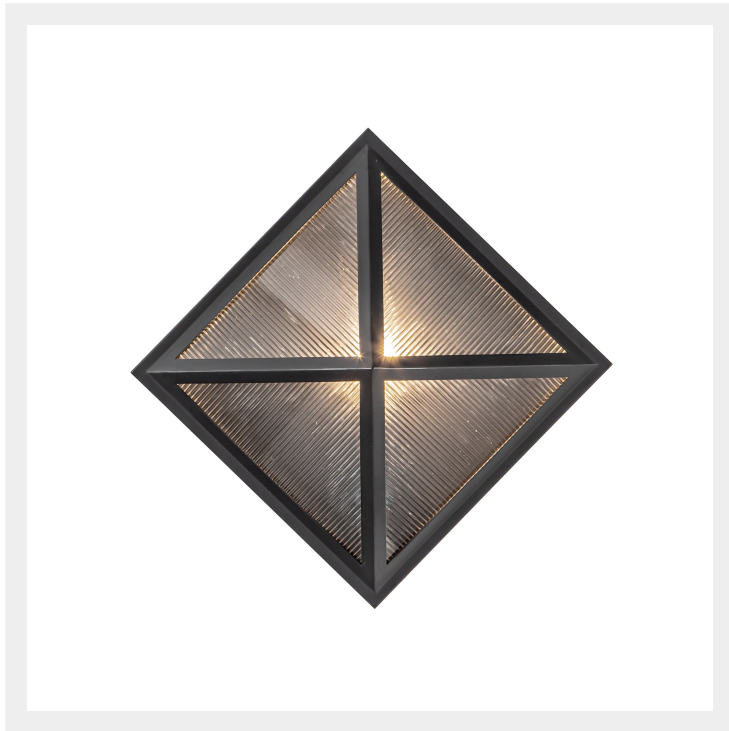

## CAIRO EW332511

FIXTURE DIMENSIONS	W11" x H11" x E4-1/8"
HEIGHT FROM CENTER	5-1/2"
EXTENSION	4-1/8"
LAMP TYPE	E12
MAX WATTAGE	60W
BULB QTY	1
BULBS INCLUDED	No
VOLTAGE	120V
GLASS DETAILS	Clear Ribbed Glass
MATERIAL	Steel
ILLUMINATION DIRECTION	Omni-directional
INSTALL OPTIONS	Wall Mount, Down Only
LOCATION	Wet
PAINT FINISH	BK02