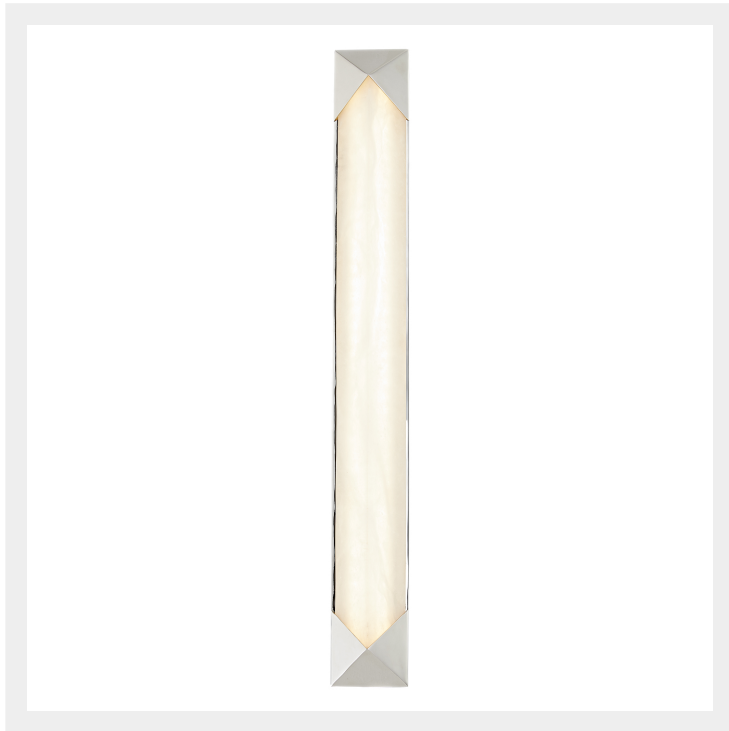

CAESAR WV323225

*Includes optional square canopy backplate

FIXTURE DIMENSIONS	W3" x H25" x E2-3/8"
LIGHT SOURCE	AC LED Module
WATTAGE	31W
TOTAL LUMENS	2400lm
DELIVERED LUMENS	PNAR-1717lm; UBAR-1667lm; VBAR-1700lm*;
VOLTAGE	120V
COLOR TEMPERATURE	3000K
CRI (RA)	90CRI
DIMMABLE	Yes, ELV Dimmer (Not Included)
MATERIAL	Alabaster; Iron;
INSTALL OPTIONS	All Orientation; Wall;
ADA COMPLIANT	YES
LOCATION	Damp
CEC TITLE 24 JA8	Yes, JA8-2022
PAINT FINISH	PN01; UB01; VB01;

[D - Diameter, L - Length, W - Width, H - Height, E - Extension]

AVAILABLE FINISHES:

WV323225PNAR
Polished
Nickel/Alabaster

WV323225UBAR
Urban
Bronze/Alabaster

WV323225VBAR
Vintage
Brass/Alabaster

*For complete warranty terms, please visit: www.aloralighting.com/warranty