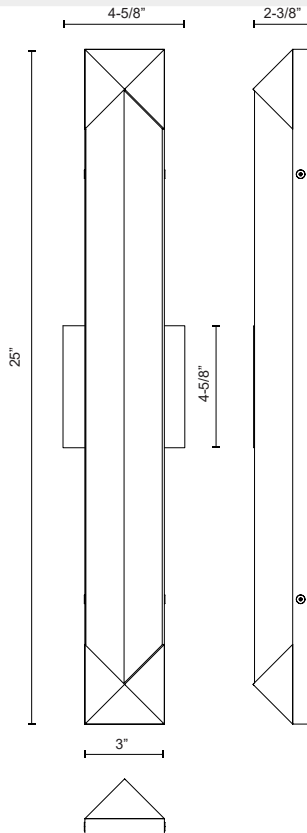

CAESAR WV323225

*Includes optional square canopy backplate

FIXTURE DIMENSIONS	W3" x H25" x E2-3/8"
LIGHT SOURCE	AC LED Module
WATTAGE	31W
TOTAL LUMENS	2400lm
DELIVERED LUMENS	PNAR-1717lm; UBAR-1667lm; VBAR-1700lm*;
VOLTAGE	120V
COLOR TEMPERATURE	3000K
CRI (RA)	90CRI
DIMMABLE	Yes, ELV Dimmer (Not Included)
MATERIAL	Alabaster; Iron;
INSTALL OPTIONS	All Orientation; Wall;
ADA COMPLIANT	YES
LOCATION	Damp
CEC TITLE 24 JA8	Yes, JA8-2022
PAINT FINISH	PN01; UB01; VB01;

[D - Diameter, L - Length, W - Width, H - Height, E - Extension]

AVAILABLE FINISHES:

WV323225PNAR
Polished
Nickel/Alabaster

WV323225UBAR
Urban
Bronze/Alabaster

WV323225VBAR
Vintage
Brass/Alabaster

*For complete warranty terms, please visit: www.aloralighting.com/warranty