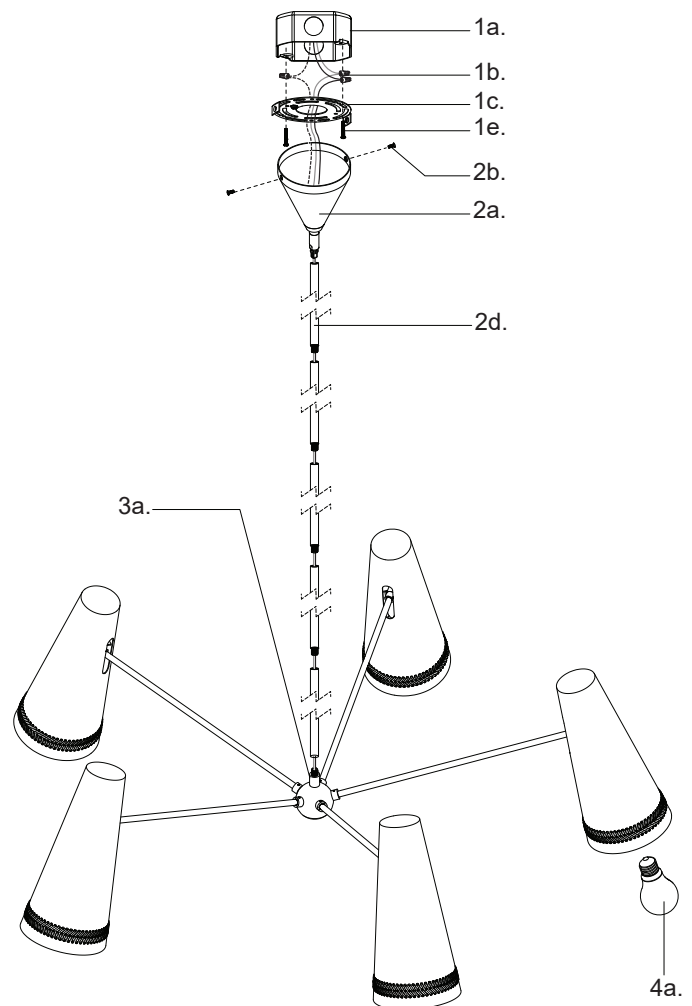

ASSEMBLY INSTRUCTIONS

Step 1

Remove fixture from its original package.

Step 2

Separate mounting plate (1c) from canopy (2a) by removing canopy screws (2b).

Step 3

Attach mounting plate (1c) to electrical junction box (1a) using junction box screws provided (1e) in hardware package.

Step 4

Determine hanging height of fixture by securing rods (2d) to canopy (2a) and fixture hub (3a) after feeding fixture wires through rods.

Step 5

Make proper electrical connections (**black to hot "L"**, **white to neutral "N"**, **ground to "GND"**) with wire nuts (1b) provided in hardware package.

Step 6

Install the recommended lamp (4a) (not provided) (referred on the socket label for maximum wattage and type) to fixture socket.

Step 7

Attach canopy (2a) to mounting plate (1c) with canopy screws (2b).

You are now ready to enjoy your fixture.

alora

P: 1.855.855.8926

CANADA: 19054 28th Avenue Surrey - BC V3Z 6M3

USA: 3035 E. Lone Mountain Rd - Las Vegas, NV, 89081

www.aloralighting.com

20230619