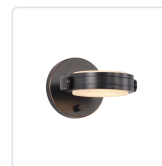

## BLANCO WV325106

FIXTURE DIMENSIONS	W7-1/4" x H2" x E8-3/4"
LIGHT SOURCE	LED with DC Driver
TOTAL LUMENS	1200lm
WATTAGE	14W
DELIVERED LUMENS	PNAR-967lm; UBAR-917lm; VBAR-850lm;
VOLTAGE	120V
COLOR TEMPERATURE	3000K
CRI (RA)	90CRI
DIMMABLE	Yes, TRIAC or ELV Dimmer (Not Included)
MATERIAL	Alabaster; Aluminum; Iron;
INSTALL OPTIONS	All Orientation; Wall;
LOCATION	Damp
CANOPY DIMENSIONS	D6" x E7/8"
CEC TITLE 24 JA8	Yes, JA8-2022
PAINT FINISH	PN01; UB01; VB01;

### AVAILABLE FINISHES:

WV325106PNAR  
Polished  
Nickel/Alabaster

WV325106UBAR  
Urban  
Bronze/Alabaster

WV325106VBAR  
Vintage  
Brass/Alabaster

\*For complete warranty terms, please visit: [www.aloralighting.com/warranty](http://www.aloralighting.com/warranty)