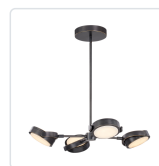

## BLANCO PD325428

FIXTURE DIMENSIONS	W28-1/8" x L28-1/8" x H2"
LIGHT SOURCE	LED with DC Driver
WATTAGE	61W
TOTAL LUMENS	5200lm
DELIVERED LUMENS	PNAR-4143lm; UBAR-3931lm; VBAR-3643lm;
VOLTAGE	120V
COLOR TEMPERATURE	3000K
CRI (RA)	90CRI
DIMMABLE	Yes, TRIAC or ELV Dimmer (Not Included)
MATERIAL	Alabaster; Aluminum; Iron;
ROD LENGTH	46" Max (3x12" + 1x6" + 1x4")
WIRE LENGTH	144"
MINIMUM HANG HEIGHT	12"
SLOPED CEILING ADAPTABLE	Yes, Up to 45 Degrees
LOCATION	Dry
CANOPY DIMENSIONS	D9-7/8" x H1-7/8"
PAINT FINISH	PN01; UB01; VB01;

### AVAILABLE FINISHES:

PD325428PNAR  
Polished  
Nickel/Alabaster

PD325428UBAR  
Urban  
Bronze/Alabaster

PD325428VBAR  
Vintage  
Brass/Alabaster

\*For complete warranty terms, please visit: [www.aloralighting.com/warranty](http://www.aloralighting.com/warranty)