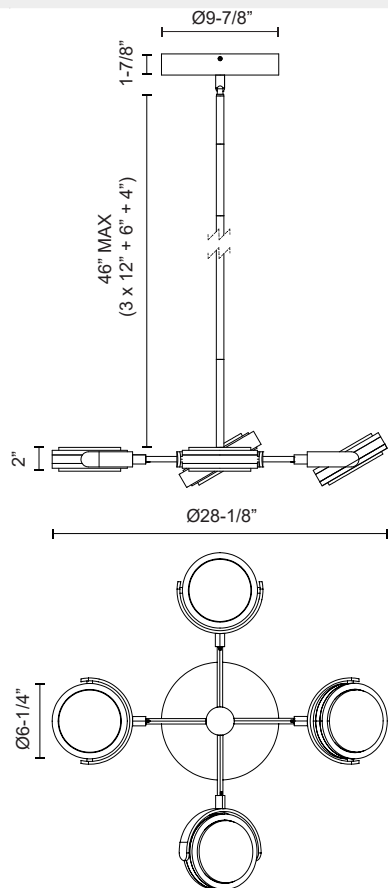

## BLANCO PD325428

FIXTURE DIMENSIONS	W28-1/8" x L28-1/8" x H2"
LIGHT SOURCE	LED with DC Driver
WATTAGE	61W
TOTAL LUMENS	5200lm
DELIVERED LUMENS	PNAR-4143lm; UBAR-3931lm; VBAR-3643lm;
VOLTAGE	120V
COLOR TEMPERATURE	3000K
CRI (RA)	90CRI
DIMMABLE	Yes, TRIAC or ELV Dimmer (Not Included)
MATERIAL	Alabaster; Aluminum; Iron;
ROD LENGTH	46" Max (3x12" + 1x6" + 1x4")
WIRE LENGTH	144"
MINIMUM HANG HEIGHT	12"
SLOPED CEILING ADAPTABLE	Yes, Up to 45 Degrees
LOCATION	Dry
CANOPY DIMENSIONS	D9-7/8" x H1-7/8"
PAINT FINISH	PN01; UB01; VB01;

[ D - Diameter, L - Length, W - Width, H - Height, E - Extension ]