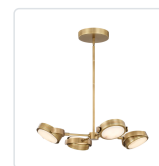

## BLANCO PD325428

FIXTURE DIMENSIONS	W28-1/8" x L28-1/8" x H2"
LIGHT SOURCE	LED with DC Driver
WATTAGE	61W
TOTAL LUMENS	5200lm
DELIVERED LUMENS	PNAR-4143lm; UBAR-3931lm; VBAR-3643lm;
VOLTAGE	120V
COLOR TEMPERATURE	3000K
CRI (RA)	90CRI
DIMMABLE	Yes, TRIAC or ELV Dimmer (Not Included)
MATERIAL	Alabaster; Aluminum; Iron;
ROD LENGTH	46" Max (3x12" + 1x6" + 1x4")
WIRE LENGTH	144"
MINIMUM HANG HEIGHT	12"
SLOPED CEILING ADAPTABLE	Yes, Up to 45 Degrees
LOCATION	Dry
CANOPY DIMENSIONS	D9-7/8" x H1-7/8"
PAINT FINISH	PN01; UB01; VB01;

### AVAILABLE FINISHES:

PD325428PNAR  
Polished  
Nickel/Alabaster

PD325428UBAR  
Urban  
Bronze/Alabaster

PD325428VBAR  
Vintage  
Brass/Alabaster

\*For complete warranty terms, please visit: [www.aloralighting.com/warranty](http://www.aloralighting.com/warranty)