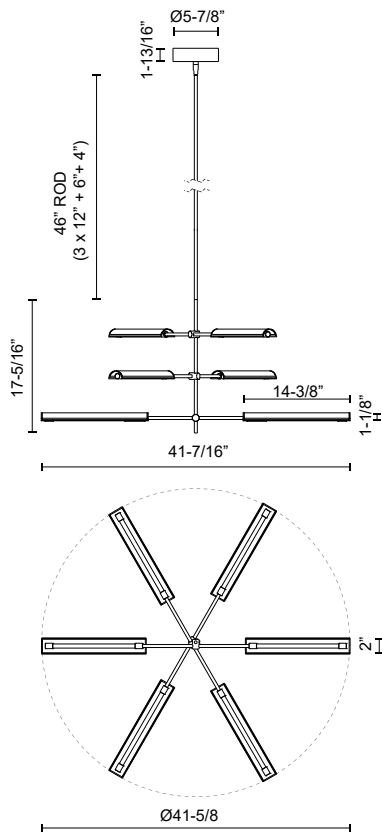

## ASTRID MP316406

FIXTURE DIMENSIONS	D41-5/8" x H17-5/16"
LIGHT SOURCE	LED with DC Driver
WATTAGE	26W
TOTAL LUMENS	2730lm
DELIVERED LUMENS	2600lm*
VOLTAGE	120V
COLOR TEMPERATURE	2700K
CRI (RA)	90CRI
DIMMABLE	Yes, TRIAC/ELV Dimmer (Not Included)
GLASS DETAILS	Clear Glass
SHADE DIMENSIONS	L14-3/8" x W2" x H1"
MATERIAL	Steel
ROD LENGTH	46" Max (3x12" + 1x6" + 1x4")
DIAMETER OF ROD	1/2"
WIRE LENGTH	144"
MINIMUM HANG HEIGHT	22"
SLOPED CEILING ADAPTABLE	Yes, Up to 45 Degrees
LOCATION	Dry
CEC TITLE 24 JA8	Yes, JA8-19
CANOPY DIMENSIONS	D5-7/8" x H1-13/16"
PACKAGE SIZE	L24-3/4" x W19-1/4" x H6-1/4"
BRAND	Alora

[ D - Diameter, L - Length, W - Width, H - Height, E - Extension ]