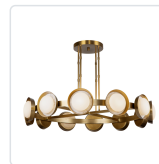

ALONSO CH320050

FIXTURE DIMENSIONS	D50-1/2" x H8-1/2"
LIGHT SOURCE	LED with DC Driver
WATTAGE	40W
TOTAL LUMENS	3200lm
DELIVERED LUMENS	1430lm*
VOLTAGE	120V
COLOR TEMPERATURE	3000K
CRI (RA)	90CRI
DIMMABLE	Yes, TRIAC/ELV Dimmer (Not Included)
GLASS DETAILS	Opal Glass
MATERIAL	Steel + Aluminum; Steel + Aluminum + Alabaster Detail;
SHADE DETAILS	Alabaster Shade; Steel Shade with Alabaster Detail;
ROD LENGTH	50" Max (12x12" + 4x6" + 4x4" + 16x1")
WIRE LENGTH	144"
MINIMUM HANG HEIGHT	12"
SLOPED CEILING ADAPTABLE	No
ILLUMINATION DIRECTION	Omni-directional
LOCATION	Dry
CANOPY DIMENSIONS	D11-7/8" x H1-5/8"
PAINT FINISH	UB01; VB01;

[D - Diameter, L - Length, W - Width, H - Height, E - Extension]

AVAILABLE FINISHES:

CH320050UBAR
Urban
Bronze/Alabaster

CH320050VB
Vintage Brass

CH320050UB
Urban Bronze

CH320050VBAR
Vintage
Brass/Alabaster