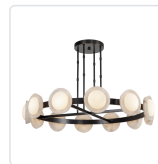

ALONSO CH320050

FIXTURE DIMENSIONS	D50-1/2" x H8-1/2"
LIGHT SOURCE	LED with DC Driver
WATTAGE	40W
TOTAL LUMENS	3200lm
DELIVERED LUMENS	1430lm*
VOLTAGE	120V
COLOR TEMPERATURE	3000K
CRI (RA)	90CRI
DIMMABLE	Yes, TRIAC/ELV Dimmer (Not Included)
GLASS DETAILS	Opal Glass
MATERIAL	Steel + Aluminum; Steel + Aluminum + Alabaster Detail;
SHADE DETAILS	Alabaster Shade; Steel Shade with Alabaster Detail;
ROD LENGTH	50" Max (12x12" + 4x6" + 4x4" + 16x1")
WIRE LENGTH	144"
MINIMUM HANG HEIGHT	12"
SLOPED CEILING ADAPTABLE	No
ILLUMINATION DIRECTION	Omni-directional
LOCATION	Dry
CANOPY DIMENSIONS	D11-7/8" x H1-5/8"
PAINT FINISH	UB01; VB01;

[D - Diameter, L - Length, W - Width, H - Height, E - Extension]

AVAILABLE FINISHES:

CH320050UBAR
Urban
Bronze/Alabaster

CH320050VB
Vintage Brass

CH320050UB
Urban Bronze

CH320050VBAR
Vintage
Brass/Alabaster