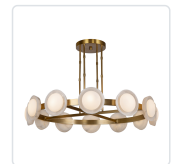

ALONSO CH320050

FIXTURE DIMENSIONS	D50-1/2" x H8-1/2"
LIGHT SOURCE	LED with DC Driver
WATTAGE	40W
TOTAL LUMENS	3200lm
DELIVERED LUMENS	1430lm*
VOLTAGE	120V
COLOR TEMPERATURE	3000K
CRI (RA)	90CRI
DIMMABLE	Yes, TRIAC/ELV Dimmer (Not Included)
GLASS DETAILS	Opal Glass
MATERIAL	Steel + Aluminum; Steel + Aluminum + Alabaster Detail;
SHADE DETAILS	Alabaster Shade; Steel Shade with Alabaster Detail;
ROD LENGTH	50" Max (12x12" + 4x6" + 4x4" + 16x1")
WIRE LENGTH	144"
MINIMUM HANG HEIGHT	12"
SLOPED CEILING ADAPTABLE	No
ILLUMINATION DIRECTION	Omni-directional
LOCATION	Dry
CANOPY DIMENSIONS	D11-7/8" x H1-5/8"
PAINT FINISH	UB01; VB01;

[D - Diameter, L - Length, W - Width, H - Height, E - Extension]

AVAILABLE FINISHES:

CH320050UBAR
Urban
Bronze/Alabaster

CH320050VB
Vintage Brass

CH320050UB
Urban Bronze

CH320050VBAR
Vintage
Brass/Alabaster