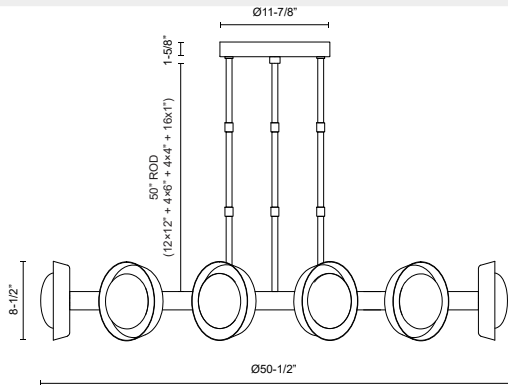

ALONSO CH320050

FIXTURE DIMENSIONS	D50-1/2" x H8-1/2"
LIGHT SOURCE	LED with DC Driver
WATTAGE	40W
TOTAL LUMENS	3200lm
DELIVERED LUMENS	1430lm*
VOLTAGE	120V
COLOR TEMPERATURE	3000K
CRI (RA)	90CRI
DIMMABLE	Yes, TRIAC/ELV Dimmer (Not Included)
GLASS DETAILS	Opal Glass
MATERIAL	Steel + Aluminum; Steel + Aluminum + Alabaster Detail;
SHADE DETAILS	Alabaster Shade; Steel Shade with Alabaster Detail;
ROD LENGTH	50" Max (12x12" + 4x6" + 4x4" + 16x1")
WIRE LENGTH	144"
MINIMUM HANG HEIGHT	12"
SLOPED CEILING ADAPTABLE	No
ILLUMINATION DIRECTION	Omni-directional
LOCATION	Dry
CANOPY DIMENSIONS	D11-7/8" x H1-5/8"
PAINT FINISH	UB01; VB01;

[D - Diameter, L - Length, W - Width, H - Height, E - Extension]

AVAILABLE FINISHES:

CH320050UBAR
Urban
Bronze/Alabaster

CH320050VB
Vintage Brass

CH320050UB
Urban Bronze

CH320050VBAR
Vintage
Brass/Alabaster