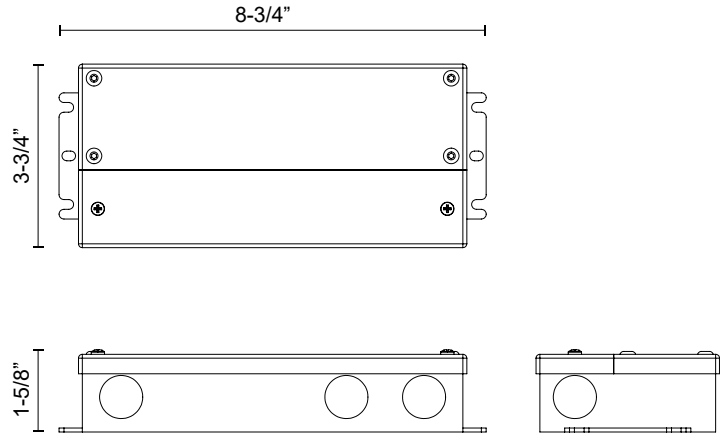

AKOYA PD321512

FIXTURE DIMENSIONS	L148-3/4" x W3-1/4" x H3-1/4"
LIGHT SOURCE	LED with Remote Driver
WATTAGE	68W
TOTAL LUMENS	4915lm
DELIVERED LUMENS	2450lm*
VOLTAGE	48V DC Input
COLOR TEMPERATURE	3000K
CRI (RA)	90CRI
DIMMABLE	Yes, TRIAC/ELV (Not Included) or 0-10V Dimmer (Optional, Not Included)
DIFFUSER DETAILS	Frosted PC
MATERIAL	Acrylic; Aluminum; Iron;
LOCATION	Dry
CANOPY DIMENSIONS	D2-7/8" x H1-3/8"
REMOTE DRIVER	Powered by DR48-119-UNV-RT Remote Driver (Sold Separately)
PAINT FINISH	CH01

[D - Diameter, L - Length, W - Width, H - Height, E - Extension]

AVAILABLE FINISHES:

PD321512CH
Chrome

*For complete warranty terms, please visit: www.aloralighting.com/warranty

REMOTE DRIVER DR48-119-UNV-RT

DRIVER

PROJECT

SPECIFICATION DETAILS

* For custom options, consult factory for details.

Fixture Dimensions	L8-3/4" x W3-3/4" x H1-5/8"
Wattage	120W
Voltage	120-277V
Output	48V DC, 2.5A
Power Factor	≥0.95
THD	<10%
Dimming	100% - 10% TRIAC or ELV Dimmer (Not Included) or 100% - 10% 0-10V Dimmer (Optional, Not Included)
Certification	cULus, FCC, RoHS
Location	Damp
Weight	3 LBS
Warranty	5 Years
Mounting Orientation	Max 30ft from fixture with 18AWG (See Illustration Sheet for more details)