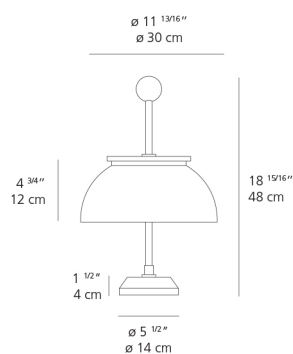

Lamp type	LED-T
Lamp	max 2X40W E12/G16.5
Lamp Included	No
Control type	On/Off (On Cord)
Input Voltage	120V
Power consumption	N/A
Ballast	N/A

Colors & Finishes

- White Glass (Diffuser)
- Black marble (Base)

Materials

- Diffuser in crystal glass
- Handturned metal structure in nickel-plate
- Base in black marble

Features & Accessories

- 1959 - First lamp designed and produced by Artemide

Dimensions

Packaging

1 Box

1 x 15" x 15" x 18-9/16" / 12.13 lbs - 38 cm x 38 cm x 47 cm / 5.5 kg

Light distribution

Diffused

Luminaire weight

7.72 lbs / 3.5 kg

Warranty

5 year Limited warranty