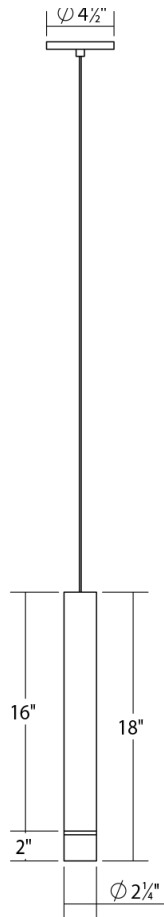

alc™ 2" Tall LED Pendant w/Etched Glass Trim and 25° Narrow Flood Lens

3056.25-GK25

etched
etched Glass

DIMENSIONS

Height	18"
Minimum Height	18.5"
Maximum Height	90.5"
Diameter	2"
Canopy/Backplate/Base	4.5"

ELECTRICAL SPECS

Bulb Type	Integral LED
Bulb Quantity	1
Bulb Included?	Yes
Wattage	10
Initial Lumens	1060
Input Voltage	120VAC
CCT	3000K
CRI	90
Power Supply Type	Driver
Power Supply Quantity	1
Power Supply Location	Outlet Box
Dimming Type	TRIAC/ELV

SHIPPING

SHADE 1

Quantity	
Color	
Material	
Height	

AVAILABLE FINI

- Polished Chrome
- Satin White (.03)
- Satin Nickel (.13)
- Satin Black (.25)

GENERAL LISTINGS

- cETL
- cUL
- Damp Location

PROJECT

QUANTITY

NOTES