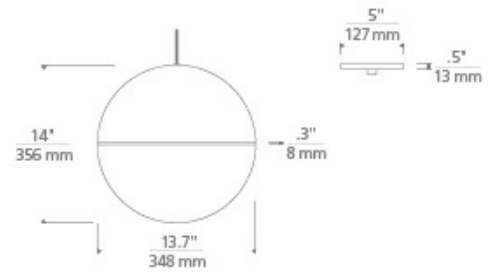

AKOVA GRANDE PENDANT

SPECIFICATIONS

HARDWARE MATERIAL	Metal
SHADE MATERIAL	Acrylic
NET WEIGHT	6.5 lbs
HEIGHT	14in
WIDTH	13.7in
LENGTH	13.7in
UP LIGHT / DOWN LIGHT / BOTH?	
WET LISTED	
DAMP LISTED	Yes
DRY LISTED	
MIN. HANGING HEIGHT	20.2in
MAX HANGING HEIGHT	158.2in
TOTAL CORD LENGTH	144in
TOTAL STEM LENGTH	
STEM QTY	
SLOPED CEILING ADAPTABLE?	Yes 45° Max
GENERAL LISTING	ETL Listed
INCLUDES	