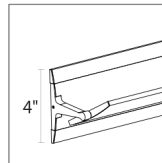

aileron™ 12" LED Sconce

DIMENSIONS

Height	4"
Width	12.25"
Switch Type	N/A"

ELECTRICAL SPECS

Bulb Type	Integral LE
Bulb Quantity	0
Bulb Included?	Yes
Wattage	10
Initial Lumens	900
Input Voltage	120VAC
CCT	3000K
CRI	80
Power Supply Type	Driver
Power Supply Quantity	1
Power Supply Location	Outlet Box
Dimming Type	TRIAC/ELV

SHIPPING

Carton 1 L x W x H	16" x 10" x 6"
Carton 1 GW	5 lbs.

GENERAL LISTINGS

cETL
cUL
Damp Location

PROJECT

QUANTITY

NOTES