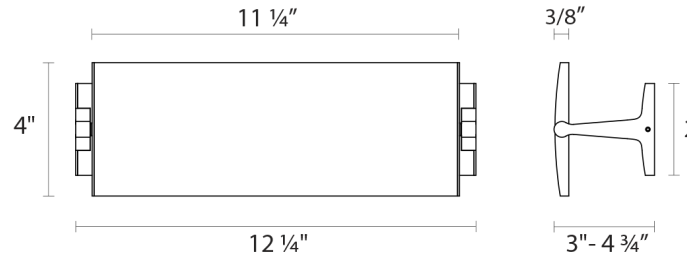

aileron™ 12" LED Sconce

DIMENSIONS

Height	4"
Width	12.25"
Switch Type	N/A"

ELECTRICAL SPECS

Bulb Type	Integral LE
Bulb Quantity	0
Bulb Included?	Yes
Wattage	10
Initial Lumens	900
Input Voltage	120VAC
CCT	3000K
CRI	80
Power Supply Type	Driver
Power Supply Quantity	1
Power Supply Location	Outlet Box
Dimming Type	TRIAC/ELV

SHIPPING

Carton 1 L x W x H	16" x 10" x 6"
Carton 1 GW	5 lbs.

GENERAL LISTINGS

cETL
cUL
Damp Location

PROJECT

QUANTITY

NOTES