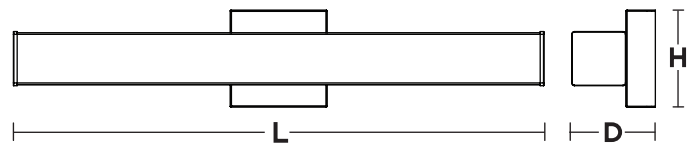

Ordering Information:

Black	Satin Nickel	LED	Delivered Lumens	Adjustable CCT	L	H	D
TADV2404LAJMBVK	TADV2404LAJMVSN	18W	1650	2700K/3000K/3500K/4000K/5000K	24-3/4"	4-1/2"	4"
TADV3604LAJMBVK	TADV3604LAJMVSN	26W	2200	2700K/3000K/3500K/4000K/5000K	36-3/4"	4-1/2"	4"
TADV4804LAJMBVK	TADV4804LAJMVSN	34W	3300	2700K/3000K/3500K/4000K/5000K	48-1/2"	4-1/2"	4"