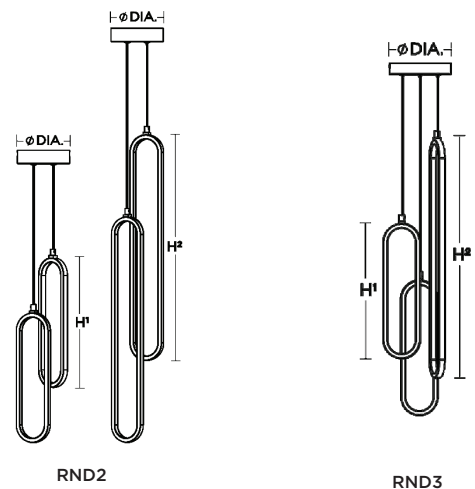

LOCATION		DATE
PREPARED BY		QUANTITY
COMMENTS		FIXTURE TYPE
CATALOG NUMBER		

Sienna LED Multi Pendant SIEP Series

Features

This pendant features perimeter illumination. Includes 6 ft. adjustable cord. Slope ceiling compatible. For use in kitchen, dining, foyers or anywhere general lighting is needed. Provides lighting in residential, commercial and hospitality applications. This fixture mounts to a standard junction box (not included).

Construction

Extruded aluminum housing. The canopy fits over a standard junction box. Power supply connections must be made inside a junction box (not included). Canopy

Finish

Black, Gold or Painted Nickel finish.

Electrical

Input 120 VAC 60 HZ. Compatible with TRIAC and ELV dimmers.

LED

Integrated LED modules capable of producing:
20W = 900 delivered lumens (13" RND2)
24W = 1200 delivered lumens (23" RND2 & RND3)
Selectable 2700K, 3000K, 3500K, 4000K, 5000K (CCT).
Rated for 50,000 Hrs., 90 CRI.

Specifications and dimensions
subject to change without notice.

Ordering Information:

Black	Gold	Painted Nickel	LED	Delivered Lumens	Adjustable CCT	H1	H2	DIA.
SIEP12LAJD1BKRND2	SIEP12LAJD1GDRND2	SIEP12LAJD1NPRND2	20W	900	2700K/3000K/3500K/4000K/5000K	13"	-	5"
SIEP24LAJD1BKRND2	SIEP24LAJD1GDRND2	SIEP24LAJD1NPRND2	24W	1200	2700K/3000K/3500K/4000K/5000K	-	22-3/4"	5"
SIEP99LAJD1BKRND3	SIEP99LAJD1GDRND3	SIEP99LAJD1NPRND3	24W	1200	2700K/3000K/3500K/4000K/5000K	13"	22-3/4"	6"