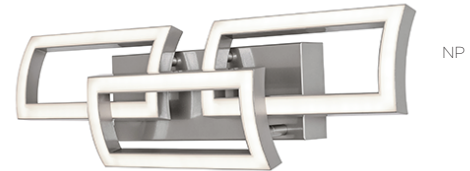

Ordering Information:

Black	Gold	Painted Nickel	LED	Delivered Lumens	Adjustable CCT	L	H	D
SIAV2407LAJUDBK	SIAV2407LAJUDGD	SIAV2407LAJUDNP	35W	1400	2700K/3000K/3500K/4000K/5000K	23-1/4"	6-1/2"	4"