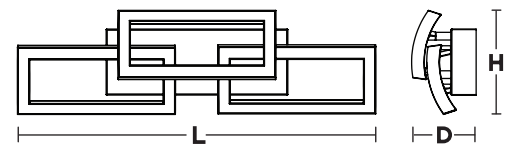

Ordering Information:

Black	Gold	Painted Nickel	LED	Delivered Lumens	Adjustable CCT	L	H	D
SIAV2407LAJUDBK	SIAV2407LAJUDGD	SIAV2407LAJUDNP	35W	1400	2700K/3000K/3500K/4000K/5000K	23-1/4"	6-1/2"	4"