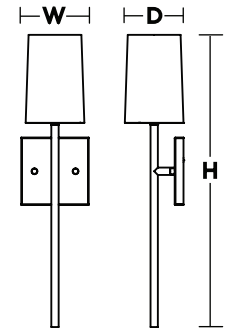

Construction

Metal frame. The canopy fits over a standard junction box.
Power supply connections must be made inside a junction box (not included).

Finish

Black, Satin Brass or Satin Nickel finish.

Diffuser

White linen fabric diffuser.

Lamping

For use with (1) or (2) 40W Max candelabra base bulb (lamp not included).
120V medium base socket. Sockets can be labeled for reduced wattage upon request.

Certification

ORDERING INFORMATION

Black	Satin Brass	Satin Nickel	Qty.	Lamp	H	W	D
ROSS0420CBBK	ROSS0420CBSB	ROSS0420CBSN	1	40W (MAX)	19-1/2"	4"	4"
ROSS1020CBBK	ROSS1020CBSB	ROSS1020CBSN	2	40W (MAX)	19-1/2"	9-3/4"	4"