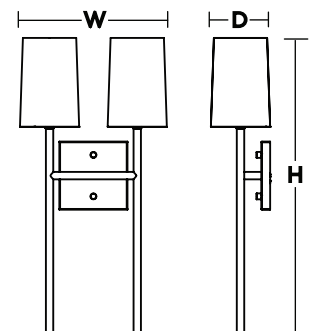

Construction

Metal frame. The canopy fits over a standard junction box.
Power supply connections must be made inside a junction box (not included).

Finish

Black, Satin Brass or Satin Nickel finish.

Diffuser

White linen fabric diffuser.

Lamping

For use with (1) or (2) 40W Max candelabra base bulb (lamp not included).
120V medium base socket. Sockets can be labeled for reduced wattage upon request.

Certification

ORDERING INFORMATION

Black	Satin Brass	Satin Nickel	Qty.	Lamp	H	W	D
ROSS0420CBBK	ROSS0420CBSB	ROSS0420CBSN	1	40W (MAX)	19-1/2"	4"	4"
ROSS1020CBBK	ROSS1020CBSB	ROSS1020CBSN	2	40W (MAX)	19-1/2"	9-3/4"	4"