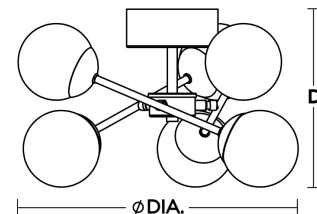

Ordering Information:

Black	Satin Brass	Satin Nickel	LED	Delivered Lumens	CCT	D	DIA.
PRLC16L30D1BK	PRLC16L30D1SB	PRLC16L30D1SN	35W	2300	3000K	9-1/4"	16"