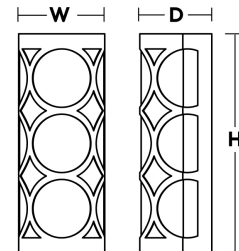

Ordering Information:

Black LAKS0513CBBK	Gold LAKS0513CBGD	Painted Nickel LAKS0513CBNP	Qty. 2	Lamp 14W (MAX)	H 12-1/4"	W 5"	D 4"