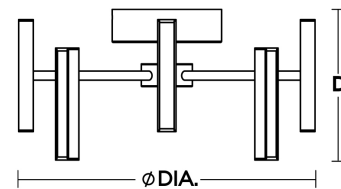

Ordering Information:

Black	Satin Brass	Satin Nickel	LED	Delivered Lumens	Adjustable CCT	DIA.	D
IDRC16LAJUBK	IDRC16LAJUSB	IDRC16LAJUSN	48W	2300	2700K/3000K/3500K/4000K/5000K	16"	8"