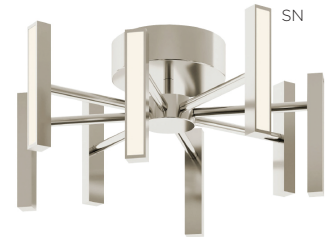

Ordering Information:

Black	Satin Brass	Satin Nickel	LED	Delivered Lumens	Adjustable CCT	DIA.	D
IDRC16LAJUBK	IDRC16LAJUSB	IDRC16LAJUSN	48W	2300	2700K/3000K/3500K/4000K/5000K	16"	8"