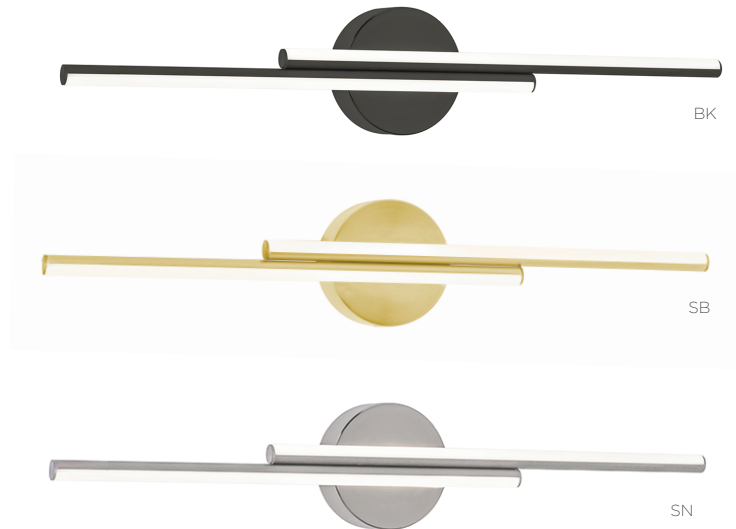

LOCATION		DATE
PREPARED BY		QUANTITY
COMMENTS		FIXTURE TYPE
CATALOG NUMBER		

Ella LED Vanity ELAV Series

Features

Slim profile modern vanity off set light bars. Ideal use for general lighting in indoor residential, commercial, and hospitality applications. Fixture can be mounted horizontally or vertically to a standard junction box (not included).

Construction

Fabricated metal housing. Standard mounting holes and hardware are included. Power supply connections must be made inside a junction box (not included).

Finish

Black, Satin Brass or Satin Nickel finish.

Diffuser

Frosted white acrylic diffuser.

Electrical

Input 120 VAC 60 Hz.
Compatible with residential TRIAC and ELV dimmers.

LED

Integrated LED modules capable of producing:
18W = 1400 delivered lumens
25W = 1800 delivered lumens
3000K (CCT). Rated for 50,000 Hrs., 90 CRI.

Specifications and dimensions
subject to change without notice.

Ordering Information:

Black	Satin Brass	Satin Nickel	LED	Delivered Lumens	CCT	L	H	D
ELAV2404L30D1BK	ELAV2404L30D1SB	ELAV2404L30D1SN	18W	1400	3000K	24-1/4"	4-3/4"	2-1/4"
ELAV3004L30D1BK	ELAV3004L30D1SB	ELAV3004L30D1SN	25W	1800	3000K	30"	4-3/4"	2-1/4"