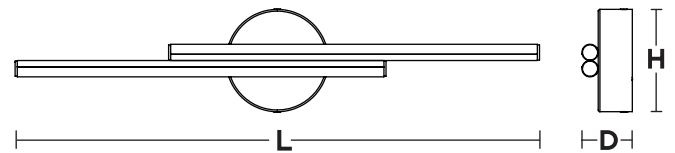

Specifications and dimensions
subject to change without notice.

Ordering Information:

Black	Satin Brass	Satin Nickel	LED	Delivered Lumens	CCT	L	H	D
ELAV2404L30D1BK	ELAV2404L30D1SB	ELAV2404L30D1SN	18W	1400	3000K	24-1/4"	4-3/4"	2-1/4"
ELAV3004L30D1BK	ELAV3004L30D1SB	ELAV3004L30D1SN	25W	1800	3000K	30"	4-3/4"	2-1/4"