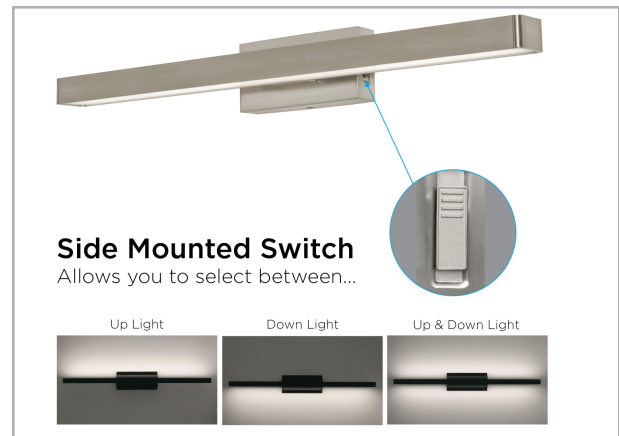

Ordering Information:

Black	Satin Nickel	Satin Brass	LED	Delivered Lumens	Adjustable CCT	L	H	D
BRCV1803LAJUDBK	BRCV1803LAJUDSN	BRCV1803LAJUDSB	20W	1000	2700K/3000K/3500K/4000K/5000K	18"	3"	3/4"
BRCV2403LAJUDBK	BRCV2403LAJUDSN	BRCV2403LAJUDSB	25W	1200	2700K/3000K/3500K/4000K/5000K	24"	3"	3/4"
BRCV3603LAJUDBK	BRCV3603LAJUDSN	BRCV3603LAJUDSB	30W	1500	2700K/3000K/3500K/4000K/5000K	36"	3"	3/4"