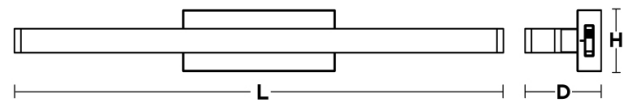

Ordering Information:

Black	Satin Nickel	Satin Brass	LED	Delivered Lumens	Adjustable CCT	L	H	D
BRCV1803LAJUDBK	BRCV1803LAJUDSN	BRCV1803LAJUDSB	20W	1000	2700K/3000K/3500K/4000K/5000K	18"	3"	3/4"
BRCV2403LAJUDBK	BRCV2403LAJUDSN	BRCV2403LAJUDSB	25W	1200	2700K/3000K/3500K/4000K/5000K	24"	3"	3/4"
BRCV3603LAJUDBK	BRCV3603LAJUDSN	BRCV3603LAJUDSB	30W	1500	2700K/3000K/3500K/4000K/5000K	36"	3"	3/4"