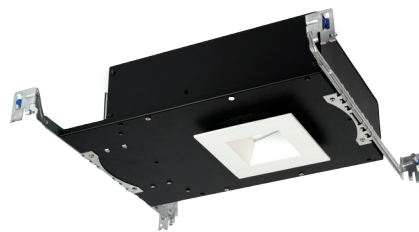

HOUSING (Sold as complete unit) *New Construction, Airtight Housing*

Shown with open square white trim

waclighting.com

Phone (800) 526.2588

Fax (800) 526.2585

Headquarters/Eastern Distribution Center

44 Harbor Park Drive

Port Washington, NY 11050

Central Distribution Center

1600 Distribution Ct

Lithia Springs, GA 30122

Western Distribution Center

1750 Archibald Avenue

Ontario, CA 91760