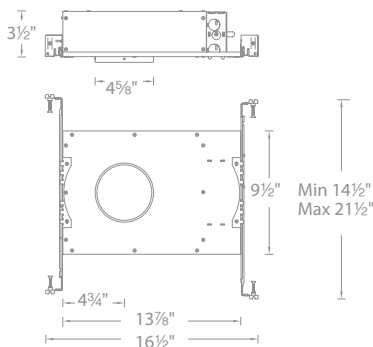

HOUSING (Sold as complete unit) *New Construction, Airtight Housing*

Shown with open square white trim

waclighting.com

Phone (800) 526.2588

Fax (800) 526.2585

Headquarters/Eastern Distribution Center

44 Harbor Park Drive

Port Washington, NY 11050

Central Distribution Center

1600 Distribution Ct

Lithia Springs, GA 30122

Western Distribution Center

1750 Archibald Avenue

Ontario, CA 91760