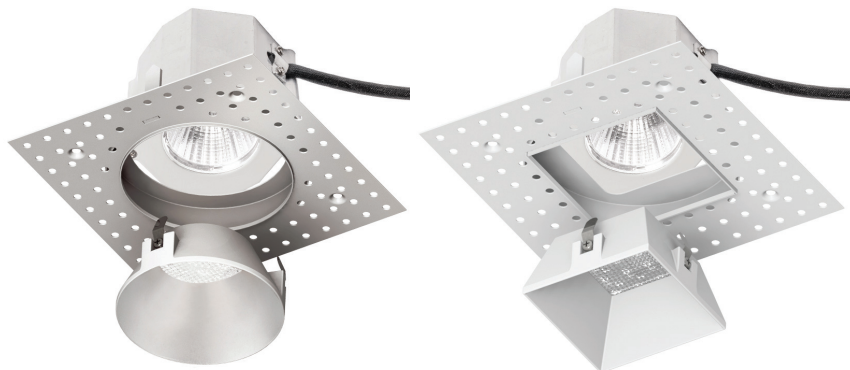

AETHER 3.5" SHALLOW IC LED DOWNLIGHT

Trimless Downlight - R3ARDL, R3ASDL

WAC LIGHTING

Responsible Lighting®

Fixture Type:

Catalog Number:

Project: _____

Location: _____

PRODUCT DESCRIPTION

Shallow housing that is designed to fit in tight plenum spaces without sacrificing lumen output.

FEATURES

- Designed to fit in tight plenum
- Wet location listed for trims
- 3.5" trim aperture, 3.5" housing height
- 35° cut-off angle
- Universal input voltage (120V-277V)
- 5 year WAC Lighting product warranty
- Title 24 Compliant
- Energy Star® rated

SPECIFICATIONS

Construction: Die-cast aluminum trim with extruded aluminum heat sink
Dimming: 100% - 0% with 0-10V dimmer
 100% - 5% with Electronic Low Voltage (ELV) dimmer
Input: 120V-277V AC
Power: 15.5W, power factor 0.98
Mounting: Retention clips firmly hold trim to housing.
Finish: Powder coated black, white, enamel coated haze, brushed nickel.
Ceiling thickness: ½" - 1½"
Standards: ETL & cETL Listed, Wet location listed trims
 IC-rated airtight housing with available Chicago plenum version.