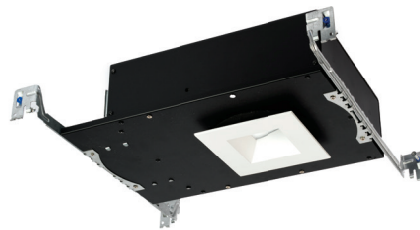

HOUSING (Sold as complete unit) *New Construction, Airtight Housing*

Shown with open square white trim

waclighting.com
Phone (800) 526.2588
Fax (800) 526.2585

Headquarters/Eastern Distribution Center
44 Harbor Park Drive
Port Washington, NY 11050

Central Distribution Center
1600 Distribution Ct
Lithia Springs, GA 30122

Western Distribution Center
1750 Archibald Avenue
Ontario, CA 91760