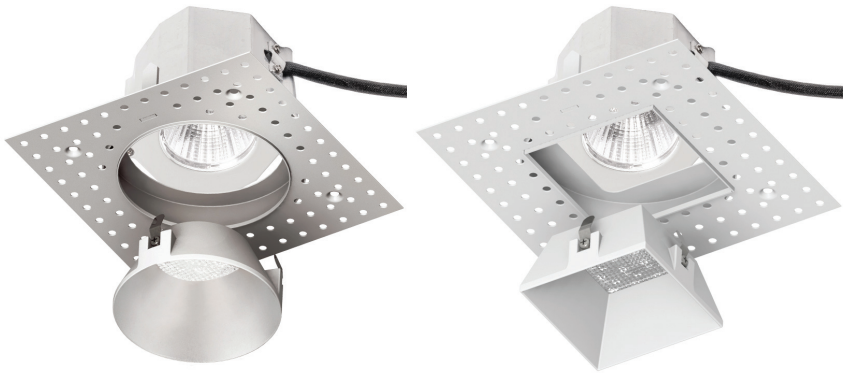

AETHER 3.5" SHALLOW IC LED DOWNLIGHT

WAC LIGHTING

Trimless Downlight - R3ARDL, R3ASDL

Responsible Lighting®

Fixture Type:

Catalog Number:

Project: _____

Location: _____

PRODUCT DESCRIPTION

Shallow housing that is designed to fit in tight plenum spaces without sacrificing lumen output.

FEATURES

- Designed to fit in tight plenum
- Wet location listed for trims
- 3.5" trim aperture, 3.5" housing height
- 35° cut-off angle
- Universal input voltage (120V-277V)
- 5 year WAC Lighting product warranty
- Title 24 Compliant
- Energy Star® rated

SPECIFICATIONS

Construction: Die-cast aluminum trim with extruded aluminum heat sink
Dimming: 100% - 0% with 0-10V dimmer
 100% - 5% with Electronic Low Voltage (ELV) dimmer
Input: 120V-277V AC
Power: 15.5W, power factor 0.98
Mounting: Retention clips firmly hold trim to housing.
Finish: Powder coated black, white, enamel coated haze, brushed nickel.
Ceiling thickness: ½" - 1½"
Standards: ETL & cETL Listed, Wet location listed trims
 IC-rated airtight housing with available Chicago plenum version.