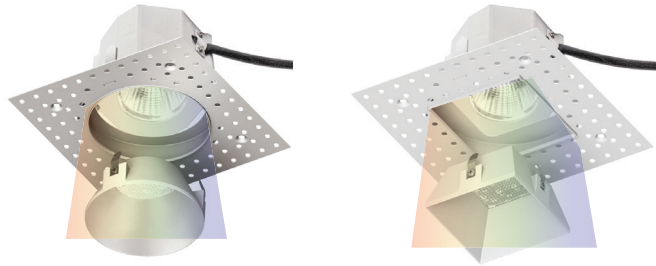

AETHER - 3.5" Color Changing - Trimless Downlight™

R3ARDL, R3ASDL

WAC LIGHTING

Responsible Lighting®

Fixture Type:

Catalog Number:

Project: _____

Location: _____

PRODUCT DESCRIPTION

Designed to fit in tight plenum space

FEATURES

- Color Changing
- App-controlled brightness
- 3.5" trim aperture and 3.5" housing height
- 35° cut-off angle for downlight
- Sold as a complete unit, housing and trim included

SPECIFICATIONS

Construction: Die-cast aluminum trim with extruded aluminum heat sink

Dimming: Bluetooth, 0-10V, DMX

Input: 120V-277V AC

Power: 22W, power factor 0.98

Finish: Powder coated

Standards: ETL & cETL Listed, wet location listed trims