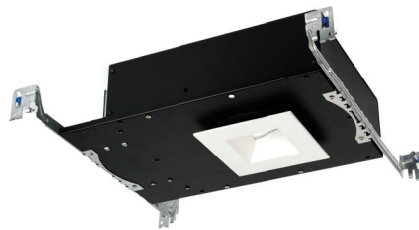

HOUSING (Sold as complete unit) *New Construction, Airtight Housing*

Shown with open square white trim

wacighting.com
Phone (800) 526.2588
Fax (800) 526.2585

Headquarters/Eastern Distribution Center
44 Harbor Park Drive
Port Washington, NY 11050

Central Distribution Center
1600 Distribution Ct
Lithia Springs, GA 30122

Western Distribution Center
1750 Archibald Avenue
Ontario, CA 91760