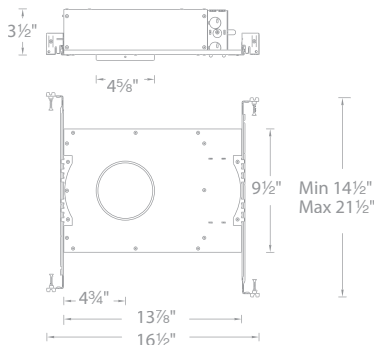

HOUSING (Sold as complete unit) *New Construction, Airtight Housing*

Shown with open square white trim

wacighting.com
Phone (800) 526.2588
Fax (800) 526.2585

Headquarters/Eastern Distribution Center
44 Harbor Park Drive
Port Washington, NY 11050

Central Distribution Center
1600 Distribution Ct
Lithia Springs, GA 30122

Western Distribution Center
1750 Archibald Avenue
Ontario, CA 91760