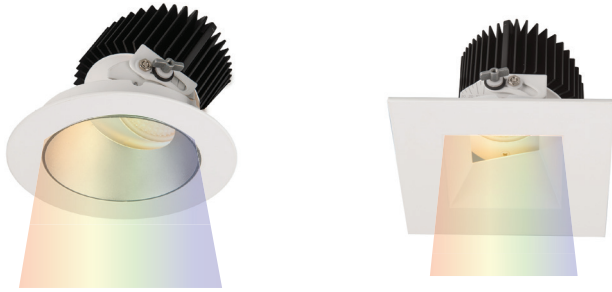

AETHER - 3.5" Color Changing - Adjustable

R3ARAT, R3ASAT

WAC LIGHTING

Responsible Lighting®

Fixture Type:

Catalog Number:

Project: _____

Location: _____

PRODUCT DESCRIPTION

Designed to fit in tight plenum space

FEATURES

- Color Changing
- App-controlled brightness
- 3.5" trim aperture and 3.5" housing height
- 35° cut-off angle for downlight
- Sold as a complete unit, housing and trim included

SPECIFICATIONS

Construction: Die-cast aluminum trim with extruded aluminum heat sink

Dimming: Bluetooth, 0-10V, DMX

Input: 120V-277V AC

Power: 22W, power factor 0.98

Finish: Powder coated

Standards: ETL & cETL Listed, damp location listed trims

Ceiling thickness: ½" - 1½"

TRIM	Beam	Color Temp	Finish	Interior/Trim
R3ARAT <i>Round</i> 	N 25° F 40°	CC24 <i>Color Changing</i>	HZWT WT BKWT	<i>Haze/White</i> <i>White</i> <i>Black/White</i>
R3ASAT <i>Square</i> 	N 25° F 40°	CC24 <i>Color Changing</i>	HZWT WT BKWT	<i>Haze/White</i> <i>White</i> <i>Black/White</i>

R3A__AT-_____ - _____

Example: **R3ARAT-NCC24-HZWT**