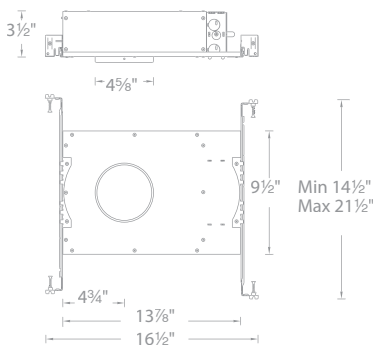

HOUSING (Sold as complete unit) *New Construction, IC rated, Airtight Housing*

Shown with open square white trim

waclighting.com
Phone (800) 526.2588
Fax (800) 526.2585

Headquarters/Eastern Distribution Center
44 Harbor Park Drive
Port Washington, NY 11050

Central Distribution Center
1600 Distribution Ct
Lithia Springs, GA 30122

Western Distribution Center
1750 Archibald Avenue
Ontario, CA 91760