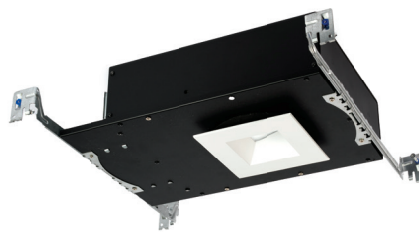

HOUSING (Sold as complete unit) *New Construction, IC rated, Airtight Housing*

Shown with open square white trim

waclighting.com
Phone (800) 526.2588
Fax (800) 526.2585

Headquarters/Eastern Distribution Center
44 Harbor Park Drive
Port Washington, NY 11050

Central Distribution Center
1600 Distribution Ct
Lithia Springs, GA 30122

Western Distribution Center
1750 Archibald Avenue
Ontario, CA 91760