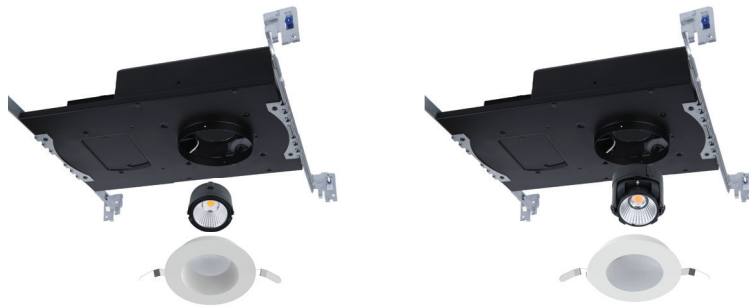

AETHER

2" Extreme Shallow IC LED Housing

WAC LIGHTING

Responsible Lighting®

Round Downlight Trim Shown

Round Adjustable Trim Shown

Fixture Type:

Catalog Number:

Project: _____

Location: _____

PRODUCT DESCRIPTION

Aether is a next level downlight, with an extreme-low profile that is designed to fit in tight plenum spaces without compromising lumen output or glare control. Choose from round or square, trim or trimless, and an array of finishes. With features such as vertical and horizontal adjustment. Aether is suitable for a wide range of applications including residential, commercial, hospitality and architectural.

FEATURES

- IC rated extreme shallow plenum family
- Universal input voltage (120V-220V-277V)
- Downlight, Adjustable and Wall Wash Trims available
- Trim or trimless installation capable

SPECIFICATIONS

Construction: Powder coated die cast aluminum

Dimming: ELV, TRIAC, 0-10V (100% - 5%)

Input: 120V-277V AC

Power: 15W, power factor 0.98

Cutout: Trim: 3 $\frac{3}{4}$ "; Trimless: 4 $\frac{1}{8}$ "

Mounting: Retention clips firmly hold trim to housing.

Finish: Powder coated black

Standards: UL & cUL Listed, Airtight, Title 24 JA8-2016 Compliant

Ceiling thickness: $\frac{1}{2}$ " - 1"