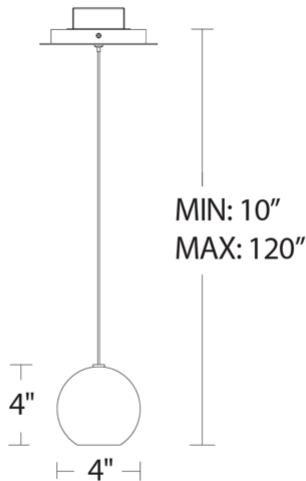

Project: _____

Location: _____

Fixture Type: _____

Catalog Number: _____

AVAILABLE FINISHES:

Acid

PD-15604

PRODUCT DESCRIPTION

FEATURES

- Driver installed within the Junction Box, driver dimension: 2.8" x 1.3" x 1.2"
- Steel hardware
- Thin powered aircraft cables provide an ultra clean look for adjustable suspension height

SPECIFICATIONS

Rated Life	70000 Hours
Standards	ETL, cETL,Damp Location Listed
Input	120-277V,50/60Hz
Driver Dimension	2.8" x 1.3" x 1.2"
Dimming	ELV
Color Temp	3000K
CRI	90
Construction	Steel body with glass diffuser

PD-15604

REPLACEMENT PARTS

- RPL-GLA-66612 - Glass
- HDW-FG20-MA - Hardware pack

Model & Size	Color Temp	Finish	LED Watts	LED Lumens	Delivered Lumens
PD-15604 4"	3000K 3000K	BK Black PN Polished Nickel	11.2W 11.2W	639 639	485 485