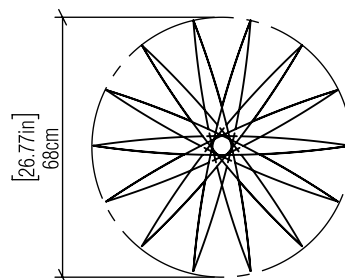

1243 [E-26]

Name: Versatile Accord Pendant 1243
 Collection: Clean
 Application: Pendant
 Construction: Natural Wood Veneer, MDF

Specifications

Light Source: 1X 25W 120v-277v E26 [medium base]
 Driver Location: N/A
 Color Temperature: Lamp Dependent
 Dimming Option: Lamp Dependent
 CRI: Lamp Dependent
 Delivered Lumens: Lamp Dependent
 Total Power: Lamp Dependent
 Input Voltage: 110V/277V
 Input Frequency: 60 Hz
 Canopy Dimension: H0.8cm Ø13,5cm / H0.31" Ø5.31"
 Height Adjustment Limit: 10'
 Weight: 1.8kg/3.97lbs

Fixture Image

Technical Drawing

Photometric Graph

Standards

Item code

Finish Option ^①

01 Example: 1277.02

1277	.	02
------	---	----