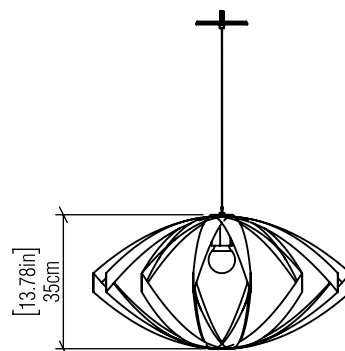

1243 [E-26]

Name: Versatile Accord Pendant 1243
 Collection: Clean
 Application: Pendant
 Construction: Natural Wood Veneer, MDF

Specifications

Light Source: 1X 25W 120v-277v E26 [medium base]
 Driver Location: N/A
 Color Temperature: Lamp Dependent
 Dimming Option: Lamp Dependent
 CRI: Lamp Dependent
 Delivered Lumens: Lamp Dependent
 Total Power: Lamp Dependent
 Input Voltage: 110V/277V
 Input Frequency: 60 Hz
 Canopy Dimension: H0.8cm Ø13,5cm / H0.31" Ø5.31"
 Height Adjustment Limit: 10'
 Weight: 1.8kg/3.97lbs

Fixture Image

Technical Drawing

Photometric Graph

Standards

Item code

Finish Option ^①

01 Example: 1277.02

1277	.	02
------	---	----